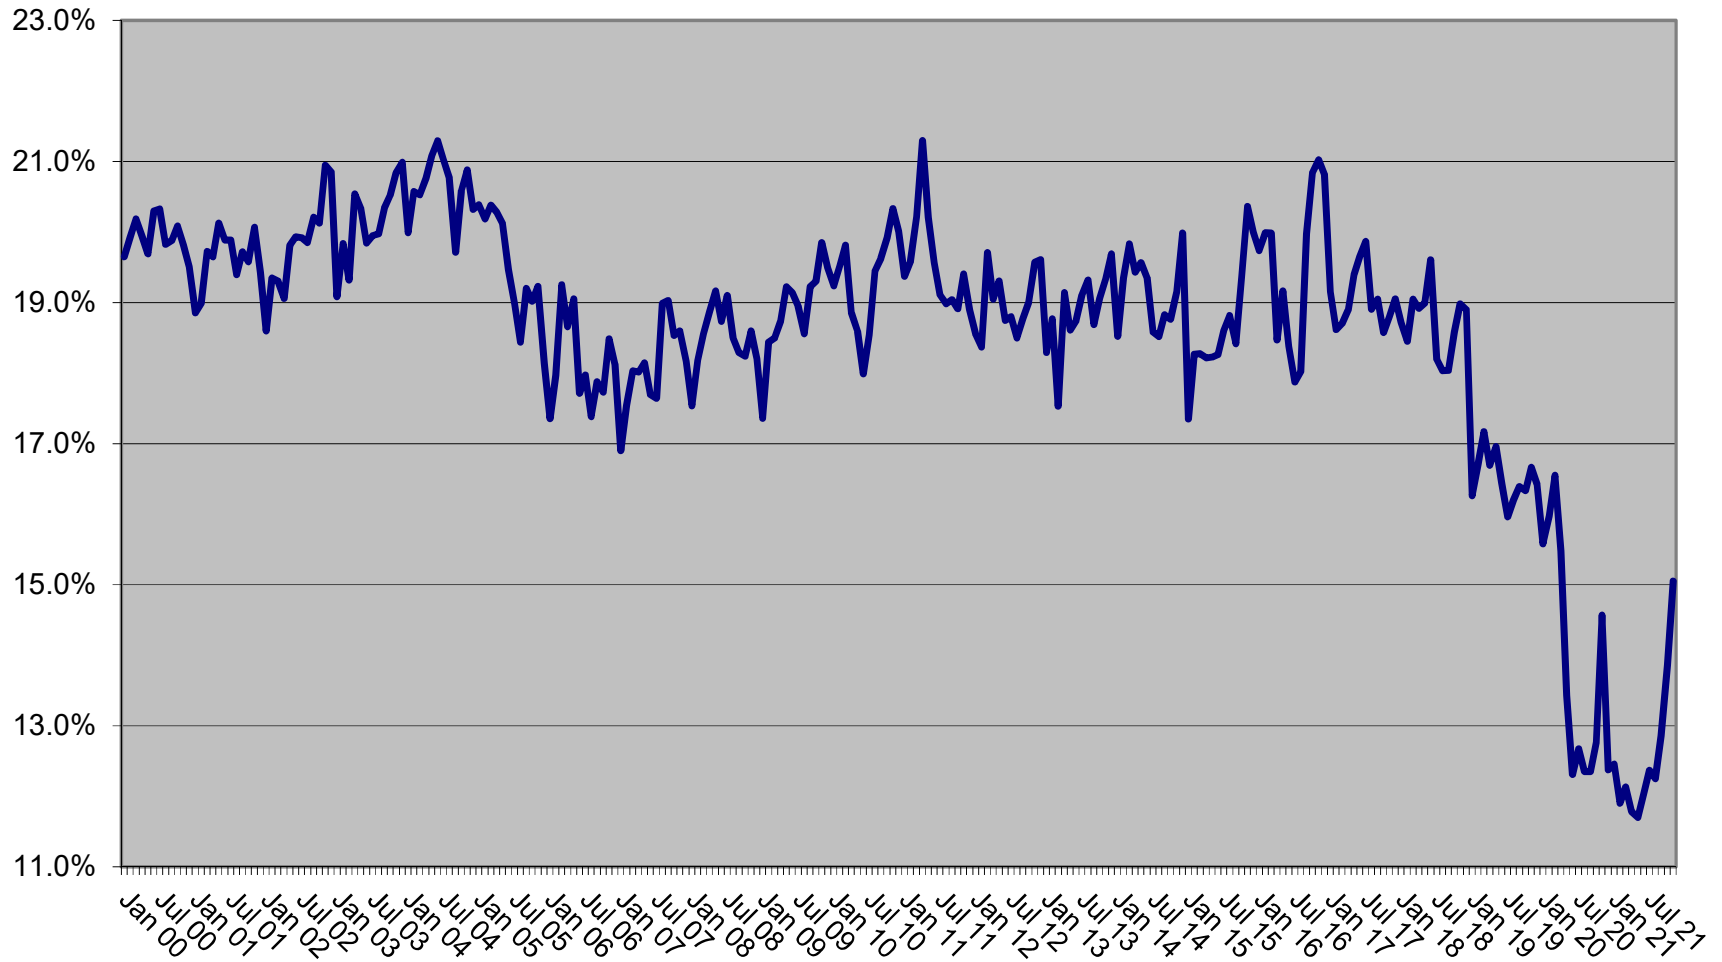

Sentenced Felons in County Jails as % of Total Jail Population