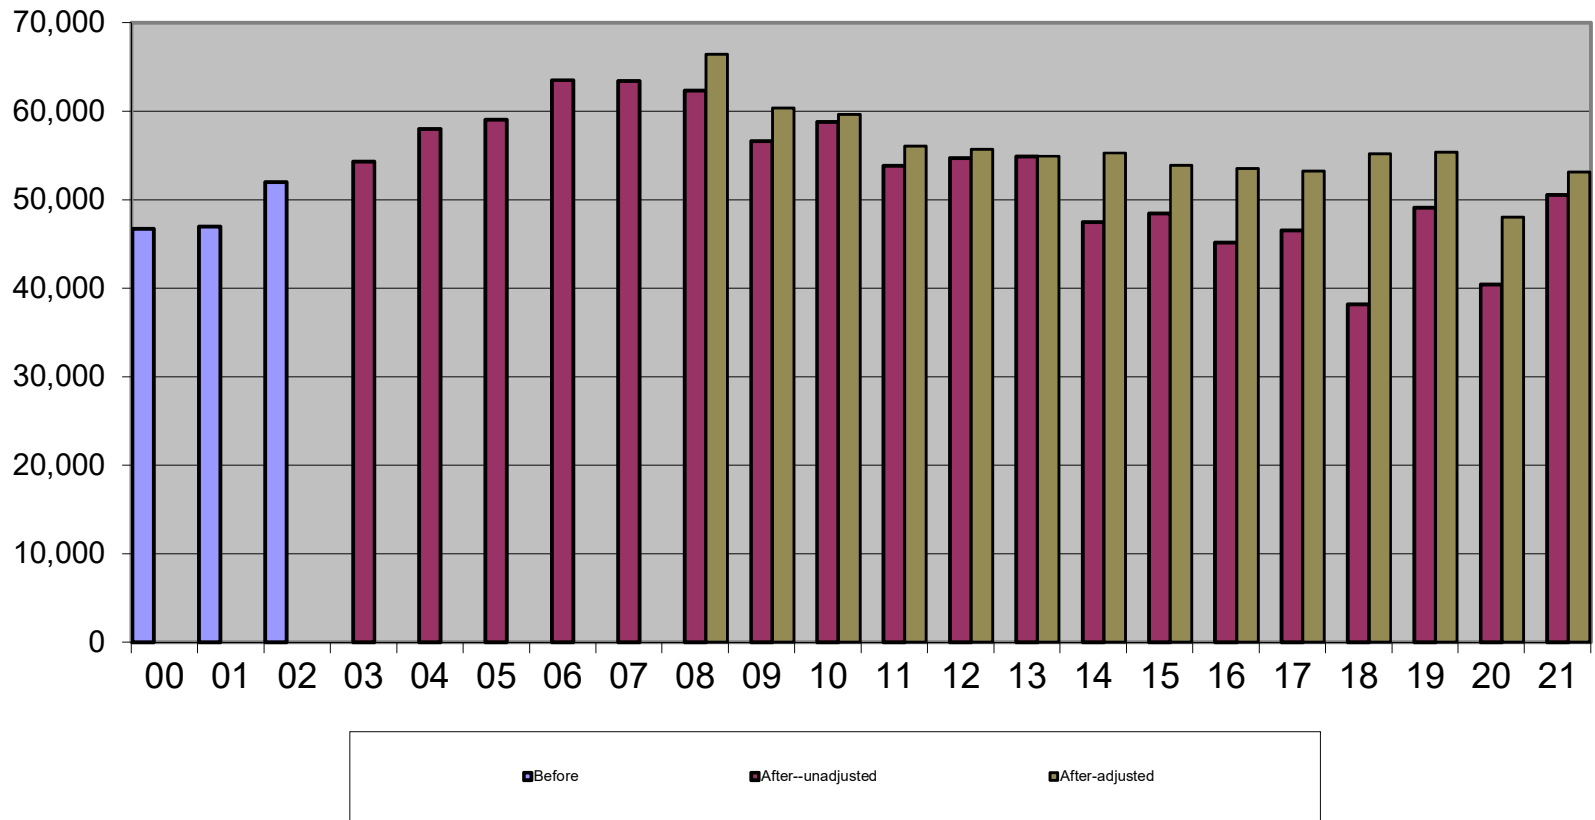

June County Jail Average Daily Population Before and After Zero Tolerance