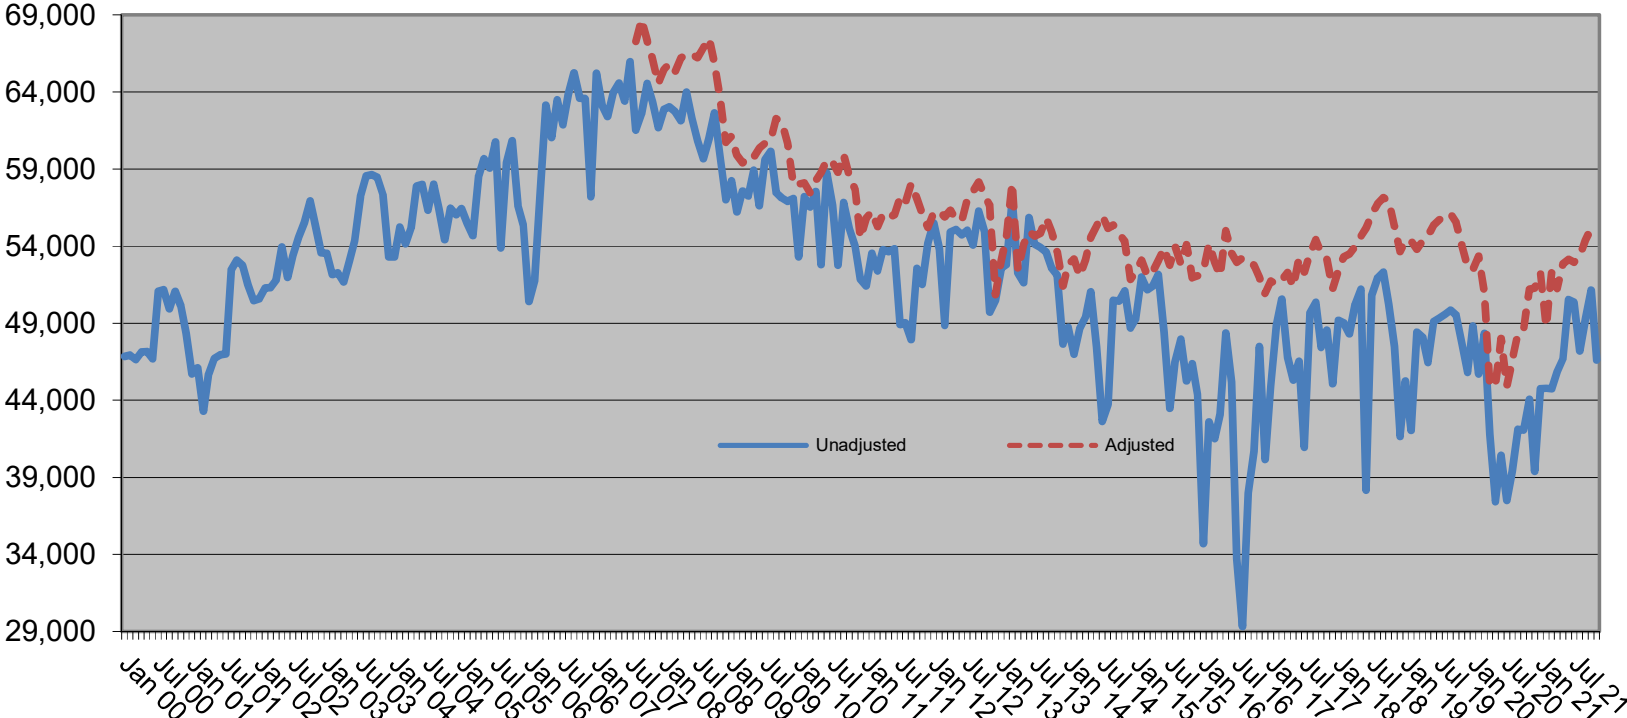

Average Daily Population in County Jails