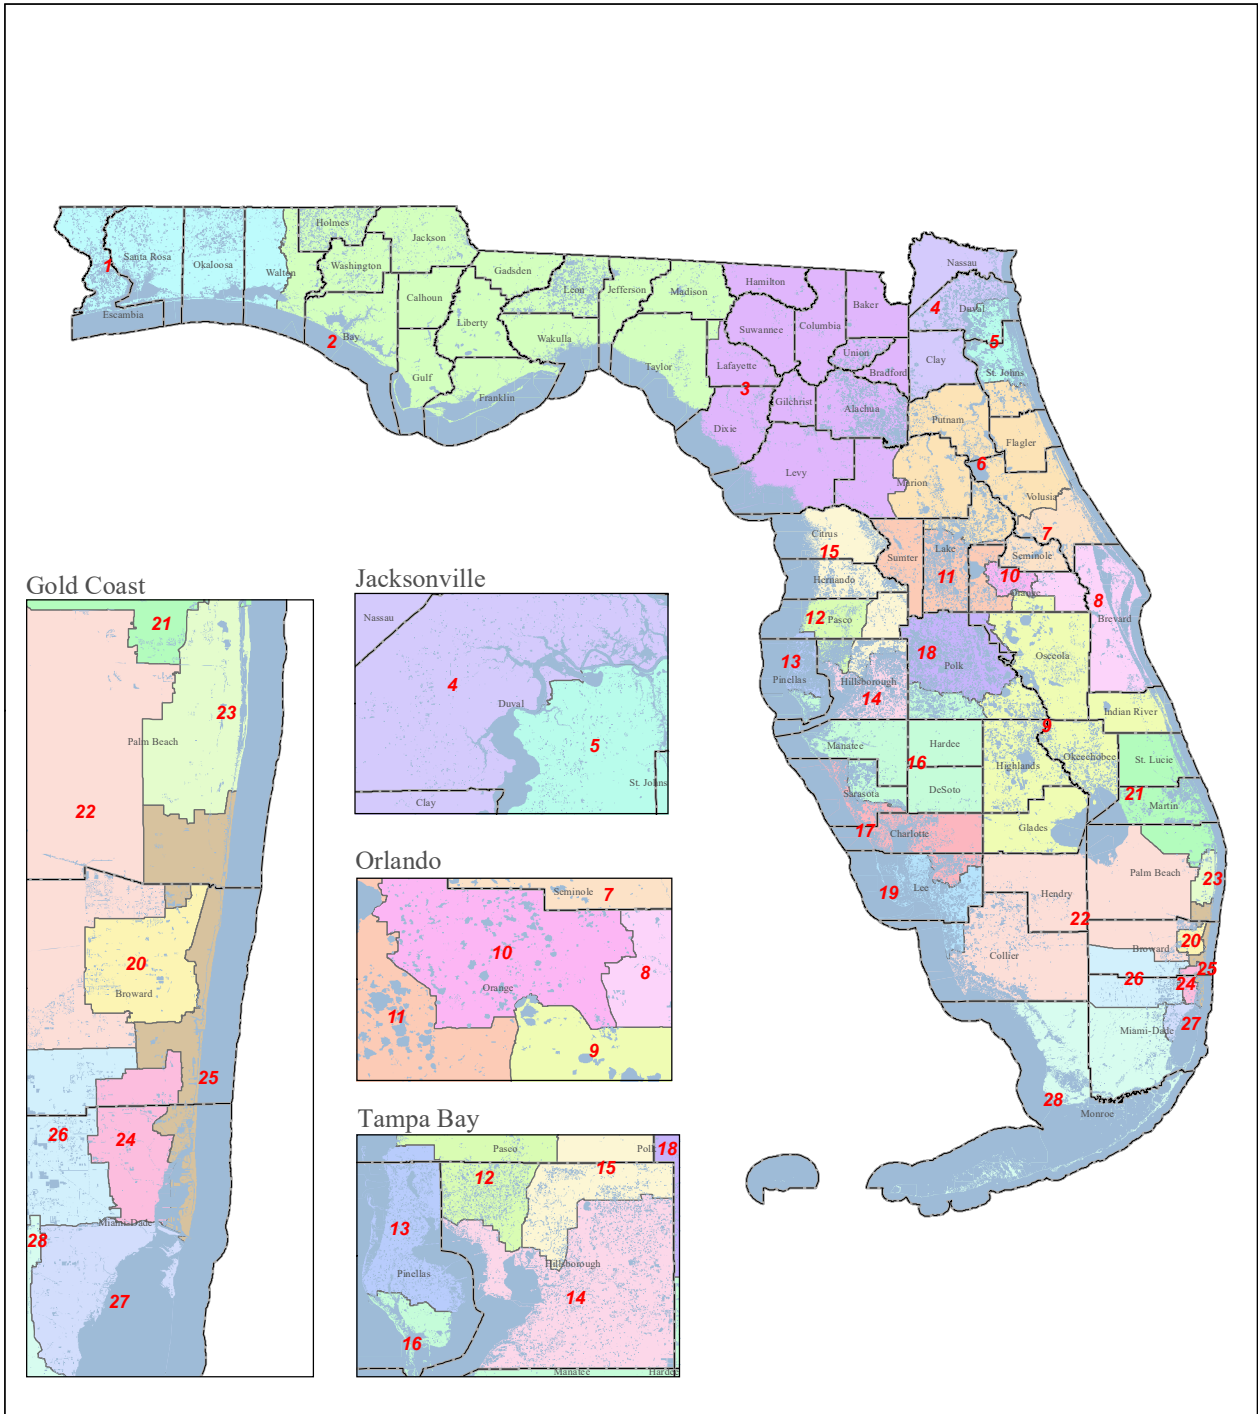

2026 CONGRESSIONAL DISTRICTS (HB 1-D, Enrolled)

Florida Legislative Office of
Economic & Demographic Research
111 W. Madison St., Rm. 574
Tallahassee, FL 32399
Phone: 850.487.1402
URL: edr.state.fl.us
May 2026

District
--- County Boundary
Water Bodies