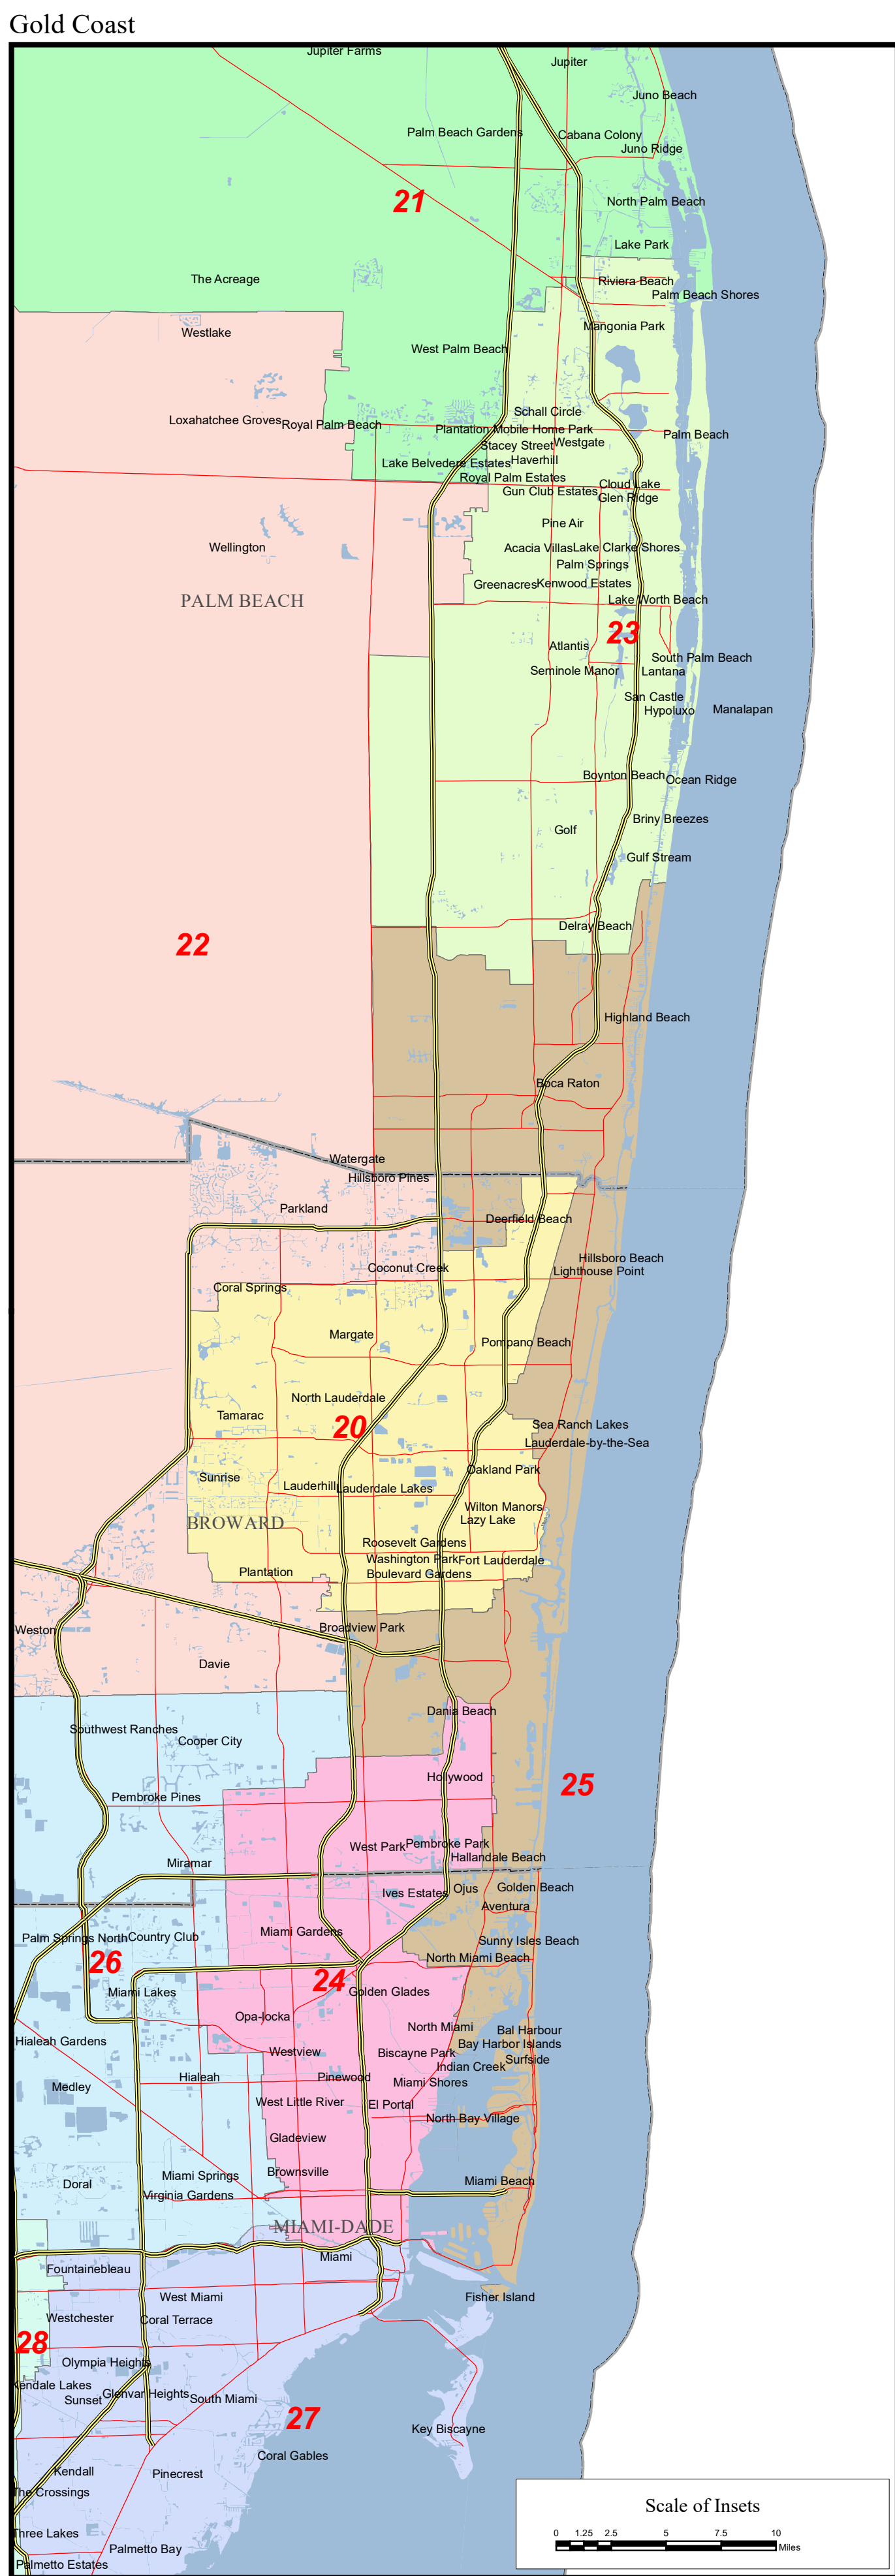

2026 CONGRESSIONAL DISTRICTS (HB 1-D, Enrolled)

Florida Legislative Office of Economic & Demographic Research
 111 W. Madison St., Rm. 574
 Tallahassee, FL 32399
 Phone: 850.487.1402
 URL: cdr.state.fl.us
 May 2026

20 10 0 20 40 60 80 Miles