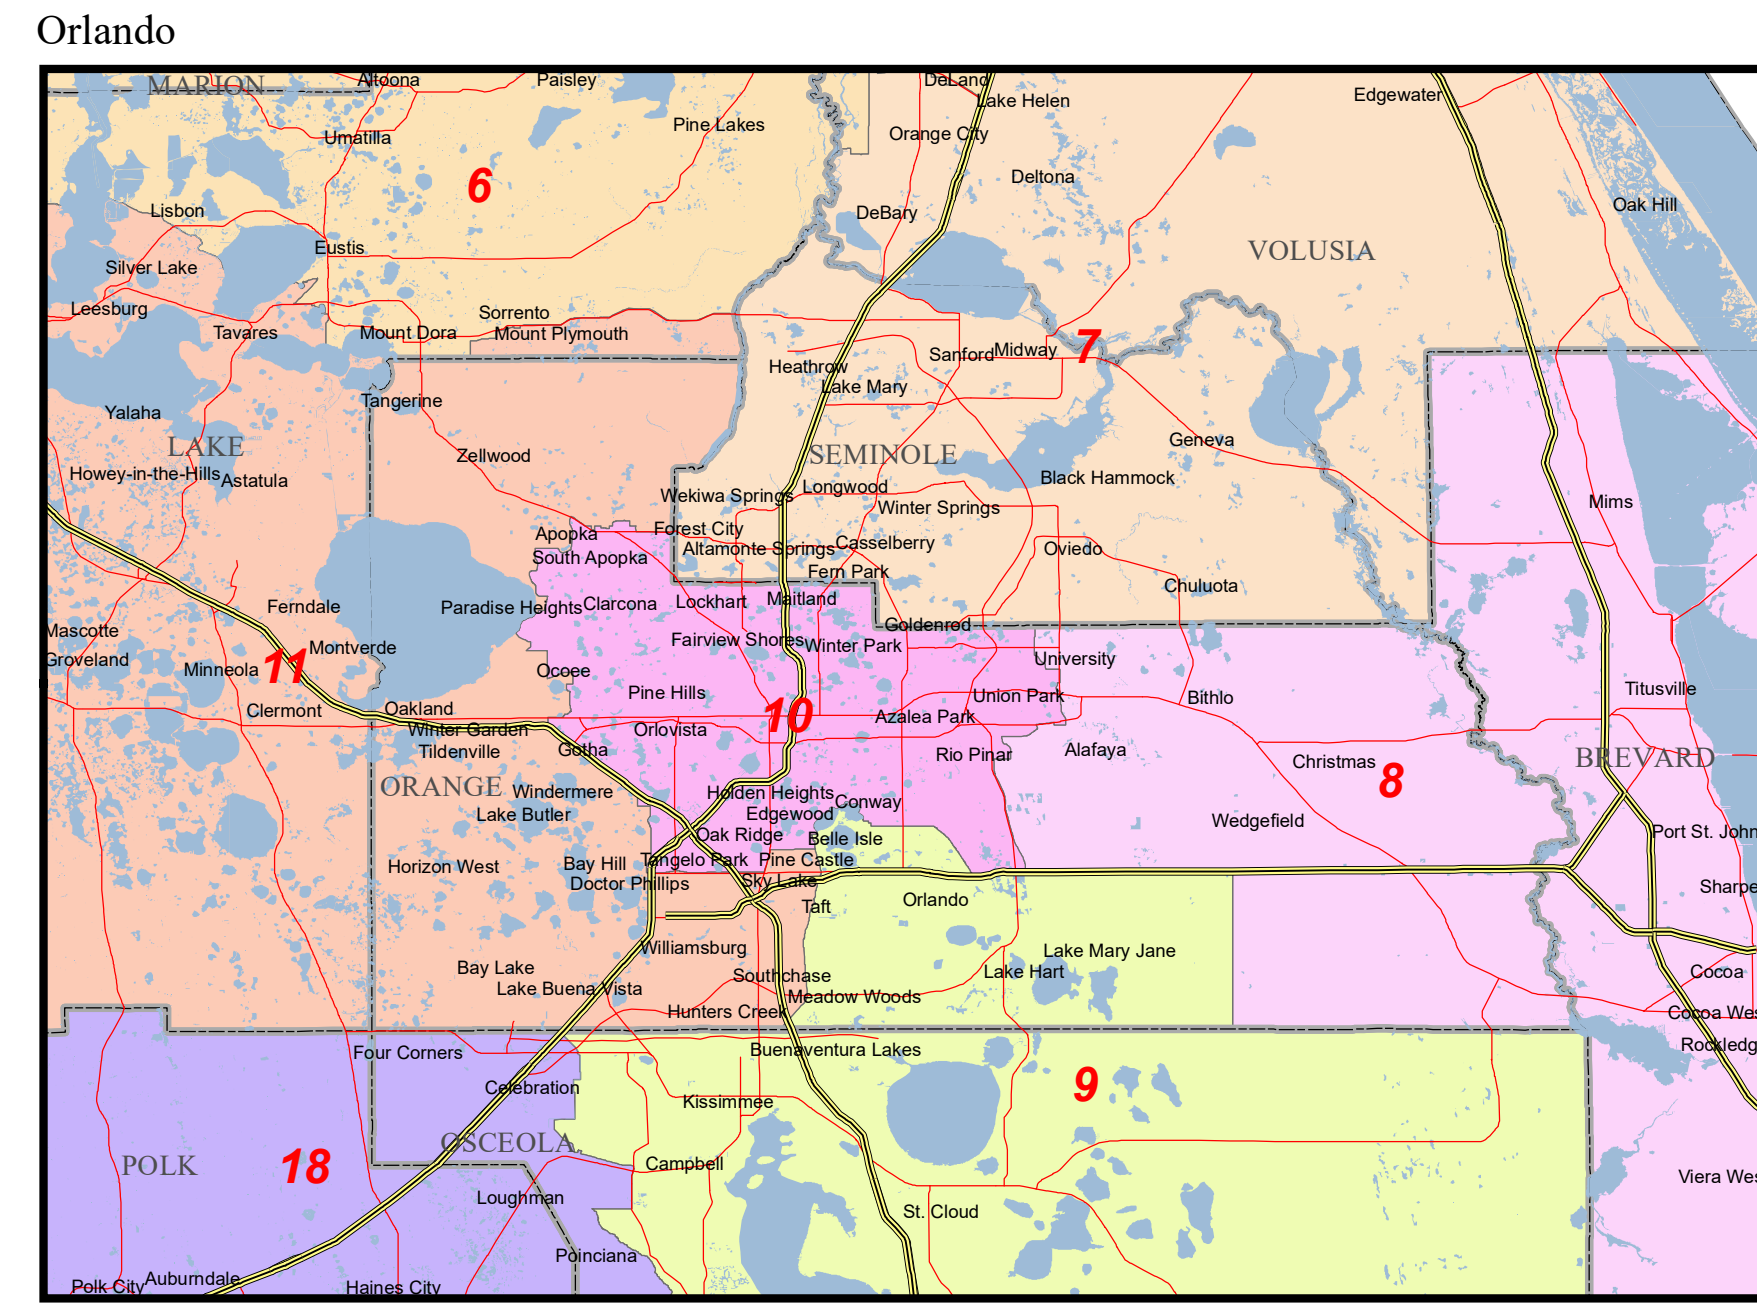

2026 CONGRESSIONAL DISTRICTS (HB 1-D, Enrolled)

Florida Legislative Office of Economic & Demographic Research
 111 W. Madison St., Rm. 574
 Tallahassee, FL 32399
 Phone: 850.487.1402
 URL: cdr.state.fl.us
 May 2026

20 10 0 20 40 60 80 Miles