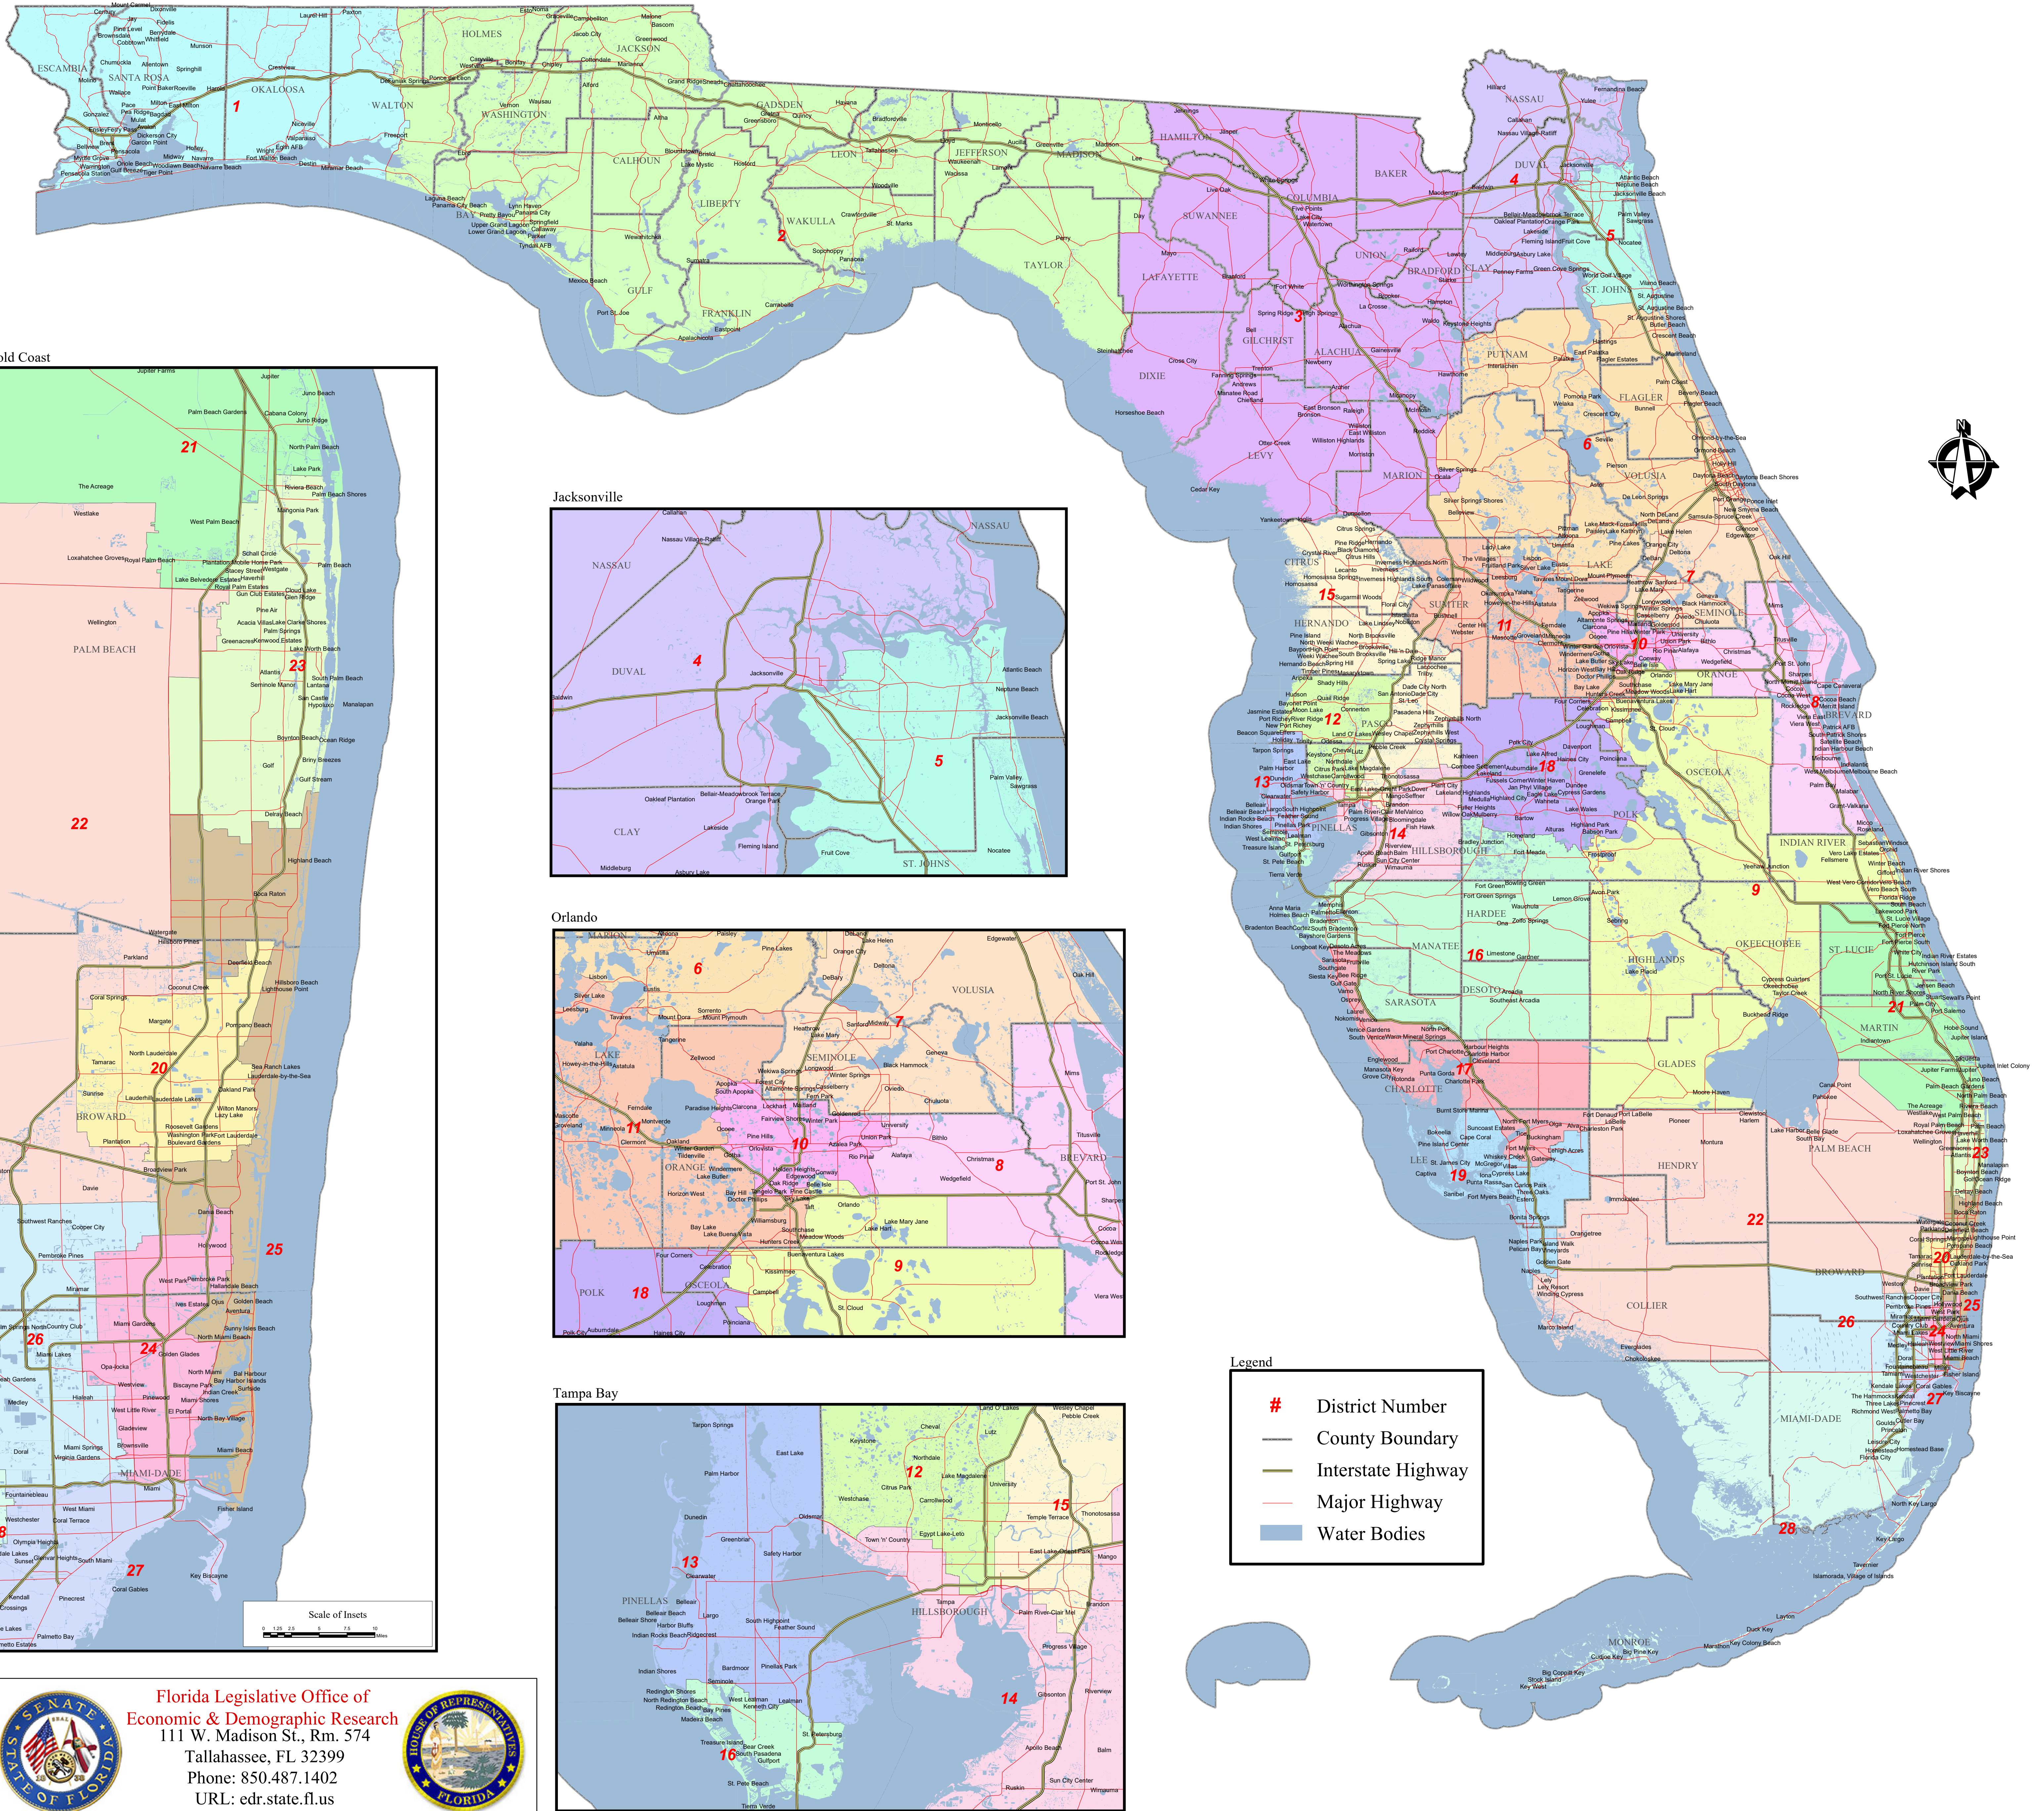

2026 CONGRESSIONAL DISTRICTS (HB 1-D, Enrolled)

Florida Legislative Office of Economic & Demographic Research
 111 W. Madison St., Rm. 574
 Tallahassee, FL 32399
 Phone: 850.487.1402
 URL: cdr.state.fl.us
 May 2026

20 10 0 20 40 60 80 Miles