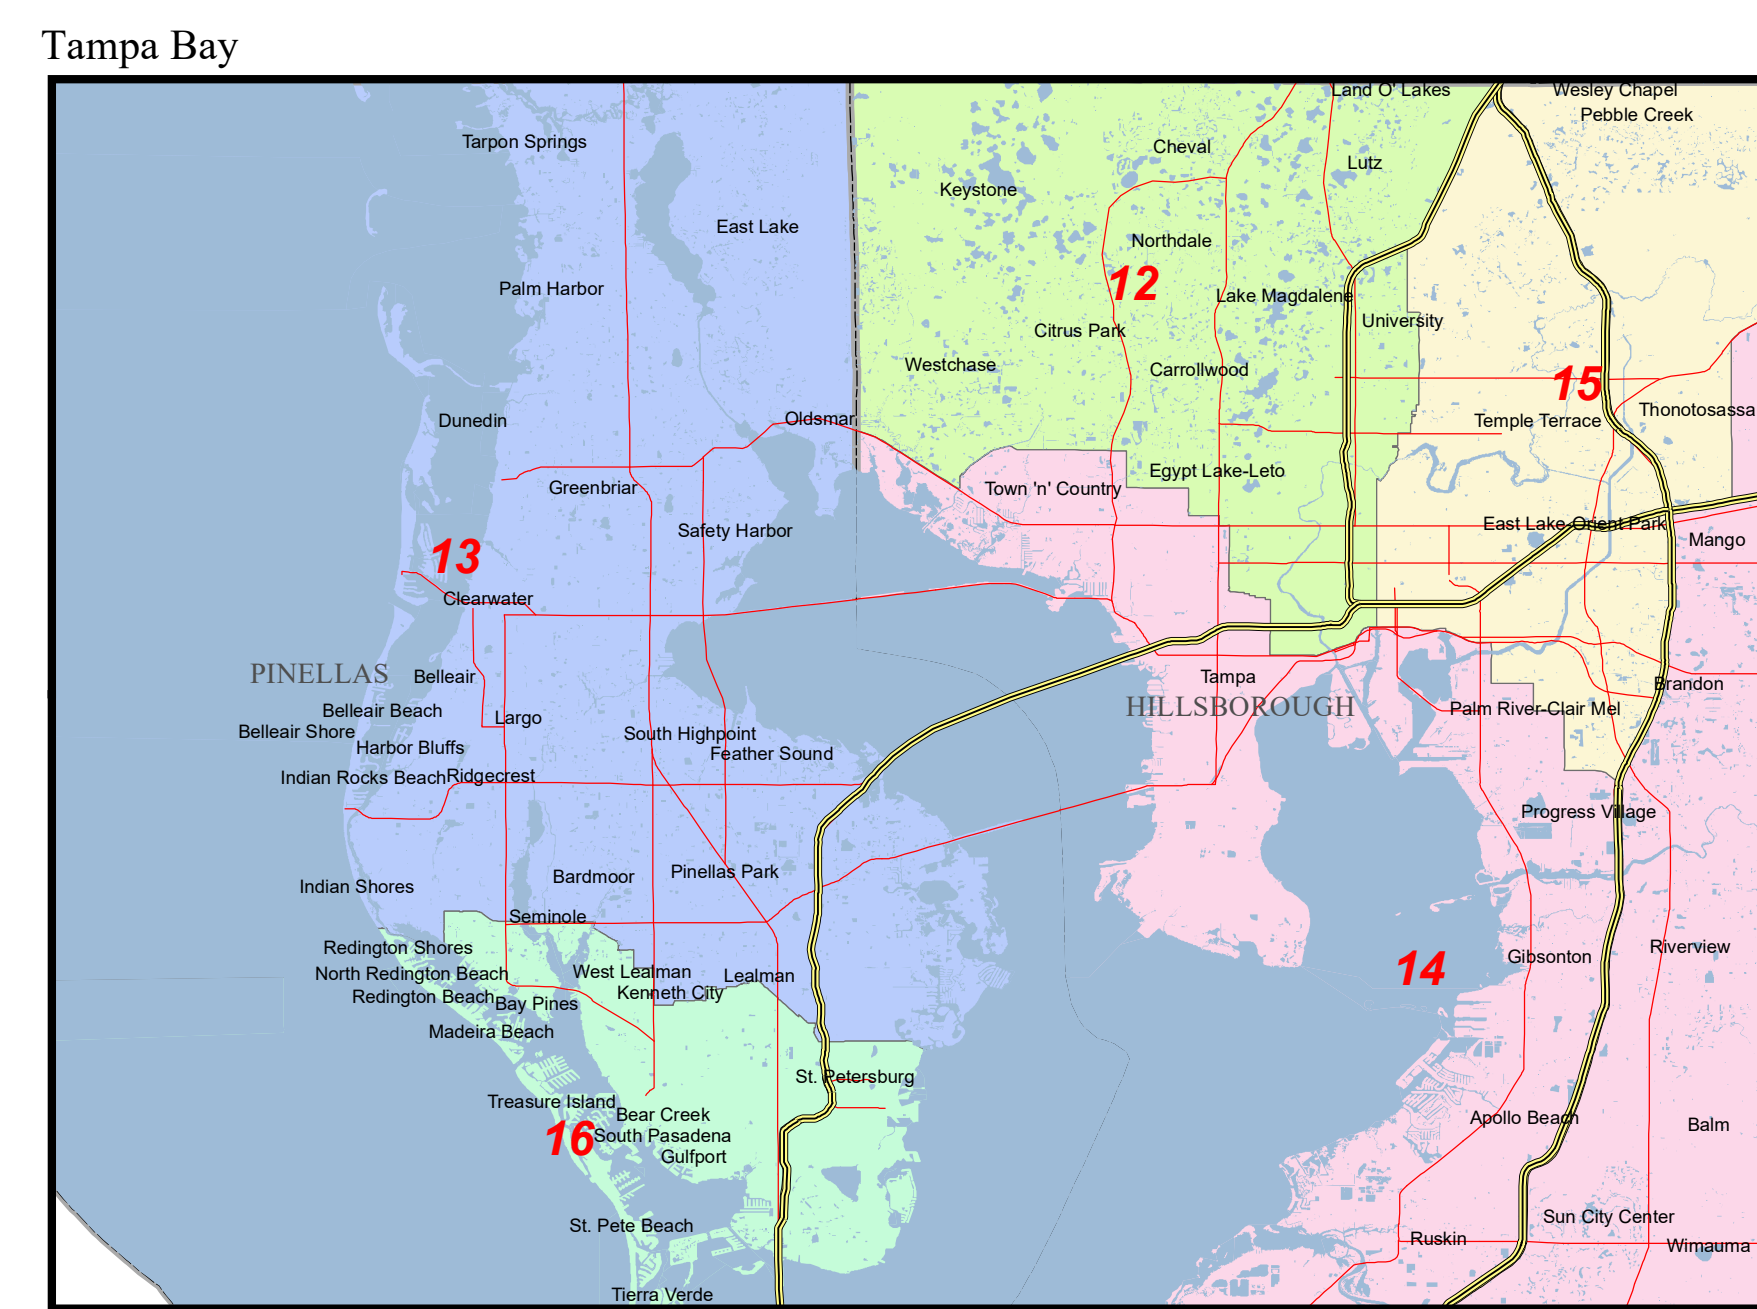

2026 CONGRESSIONAL DISTRICTS (HB 1-D, Enrolled)

Florida Legislative Office of Economic & Demographic Research
 111 W. Madison St., Rm. 574
 Tallahassee, FL 32399
 Phone: 850.487.1402
 URL: cdr.state.fl.us
 May 2026

20 10 0 20 40 60 80 Miles