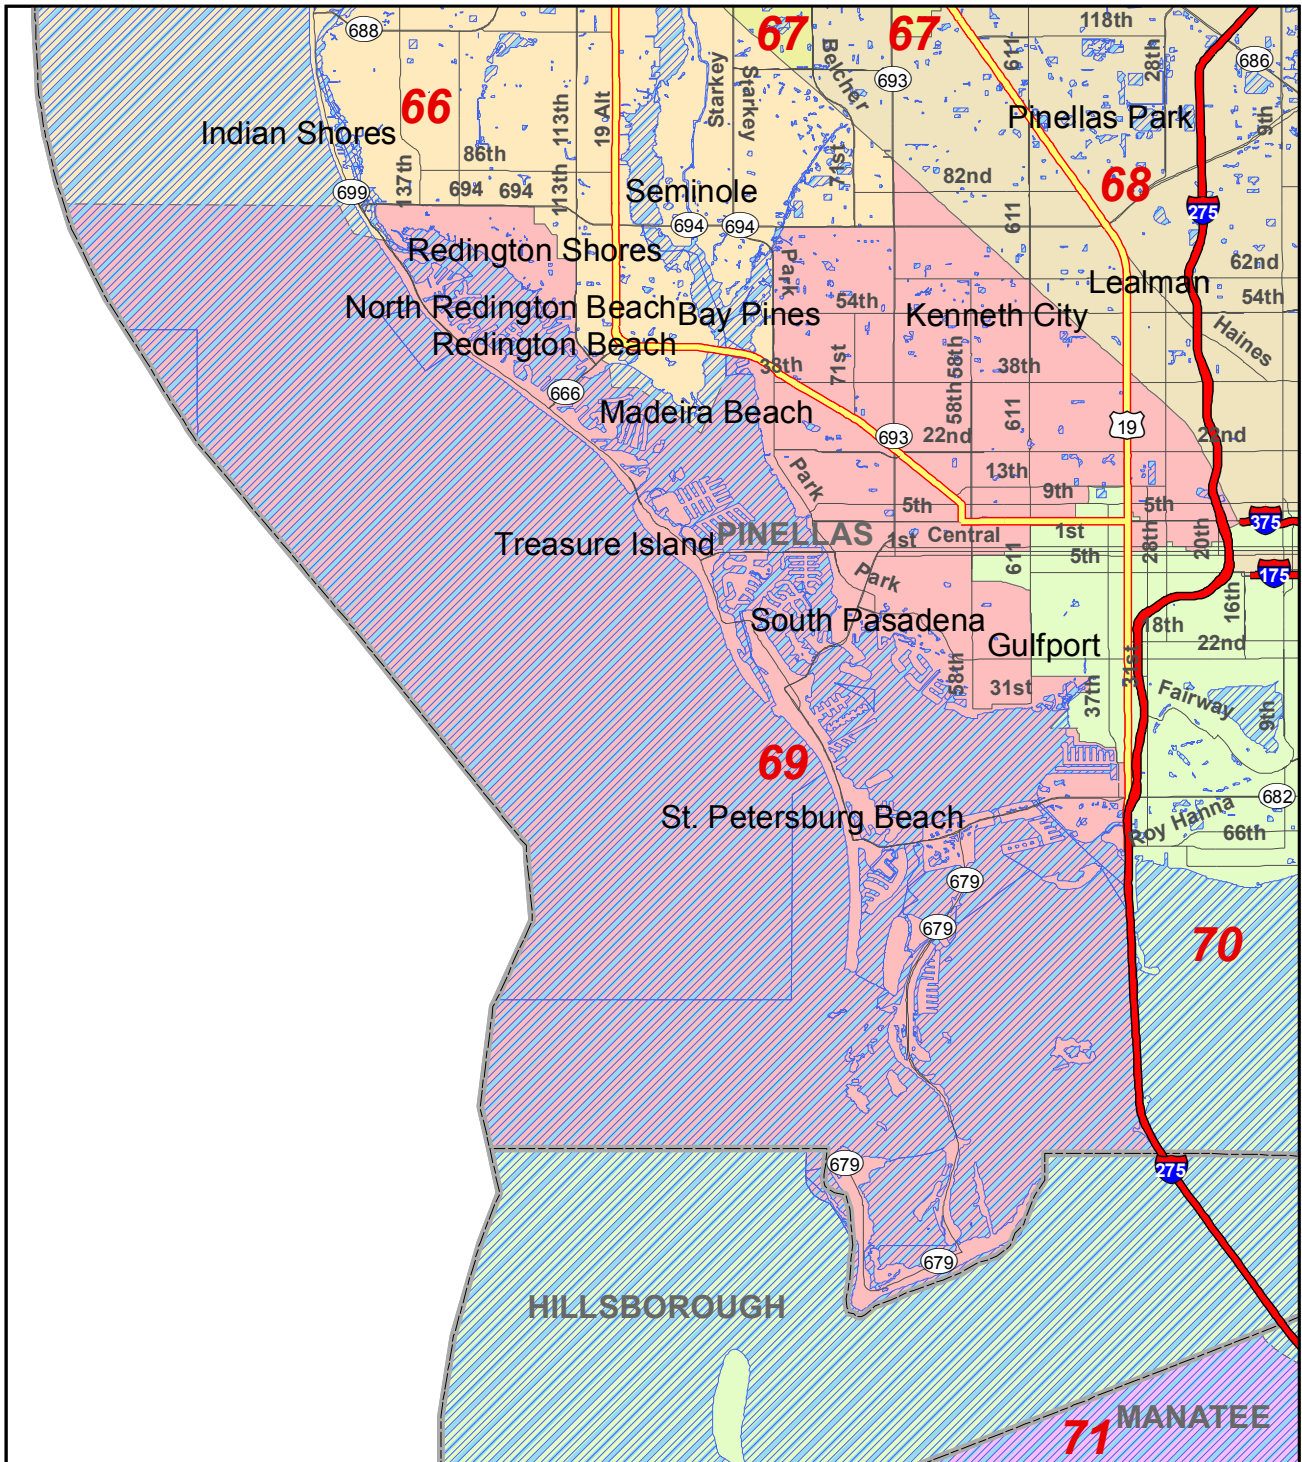

# 2012 State House District 69 and Surrounding Area

Florida Legislature Office of  
Economic & Demographic Research

111 W. Madison St., Rm. 574  
Tallahassee, FL 32399-1400  
Phone: 850.487.1402  
URL: [edr.state.fl.us](http://edr.state.fl.us)  
October 2012

2012 State House Districts (H000H9049)

- Limited Access Freeway
- Highway
- Local Road
- County Boundary
- Water Bodies
- District 69 Boundary