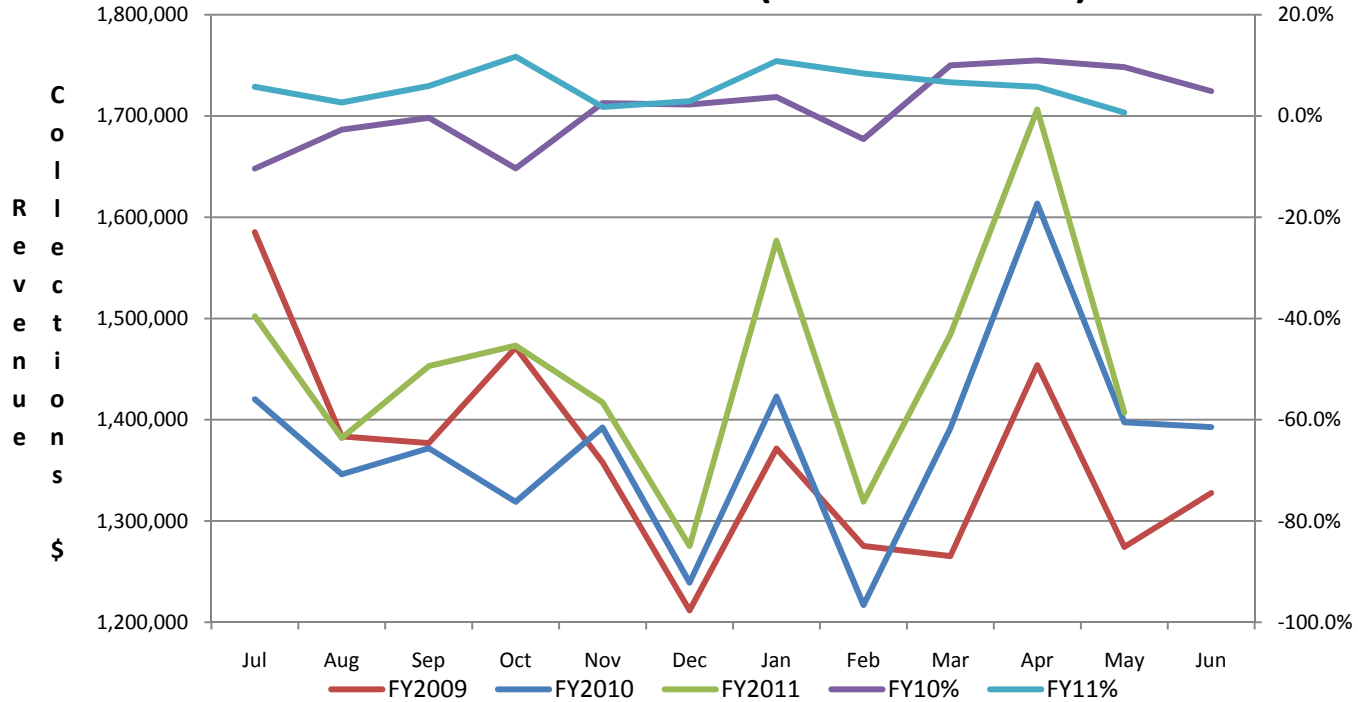

Waste Tire Fee (Gulf counties vs other)

Waste Tire Fee % Gulf counties vs other

Oil Spill Data

Waste Tire Fee Data (FY2009-FY2011)

Dry Cleaning Tax Data (FY2009-FY2011)

Battery Fee Data (FY2009-FY2011)

Warranty Fee Data (FY2009-FY2011)