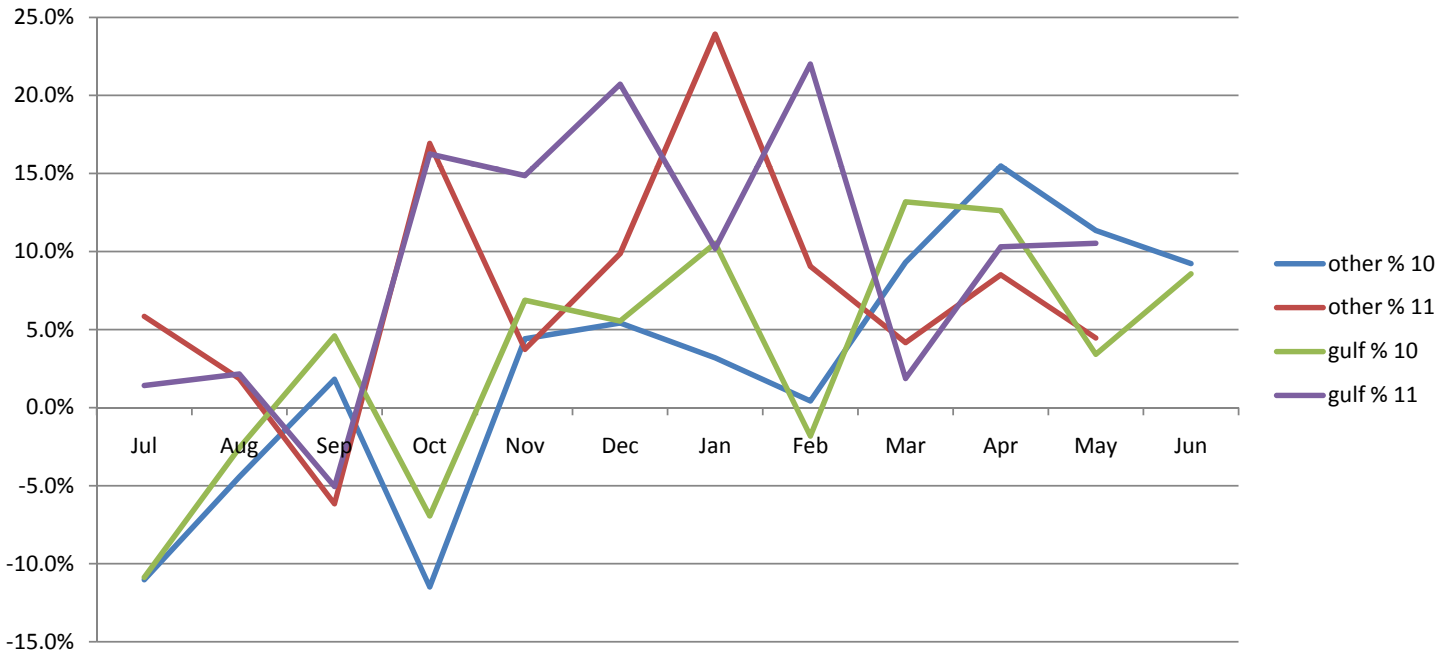

Waste Tire Fee (Gulf counties vs other)

Waste Tire Fee % Gulf counties vs other

Oil Spill Data

Waste Tire Fee Data (FY2009-FY2011)

Dry Cleaning Tax Data (FY2009-FY2011)

Battery Fee Data (FY2009-FY2011)

Warranty Fee Data (FY2009-FY2011)