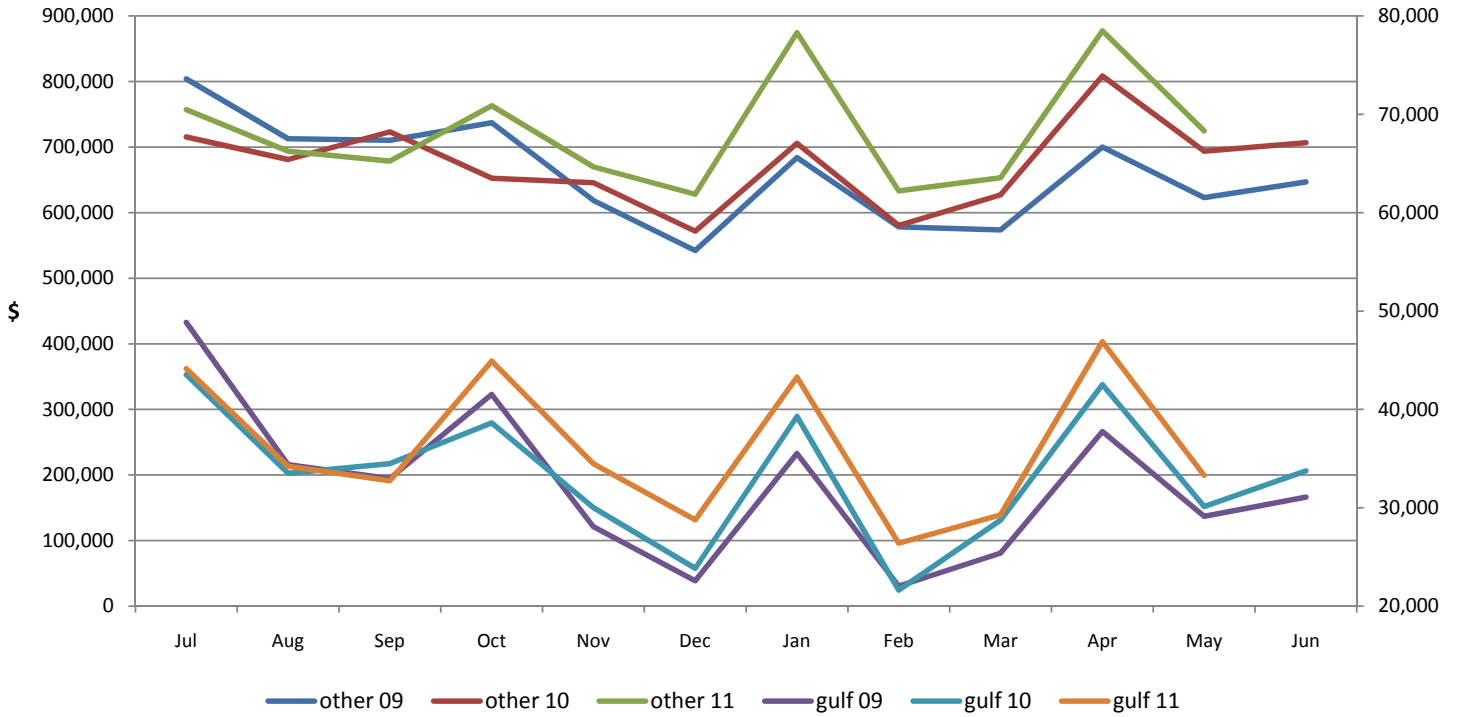

Waste Tire Fee (Gulf counties vs other)

Waste Tire Fee % Gulf counties vs other

Oil Spill Data

Waste Tire Fee Data (FY2009-FY2011)

Dry Cleaning Tax Data (FY2009-FY2011)

Battery Fee Data (FY2009-FY2011)

Warranty Fee Data (FY2009-FY2011)