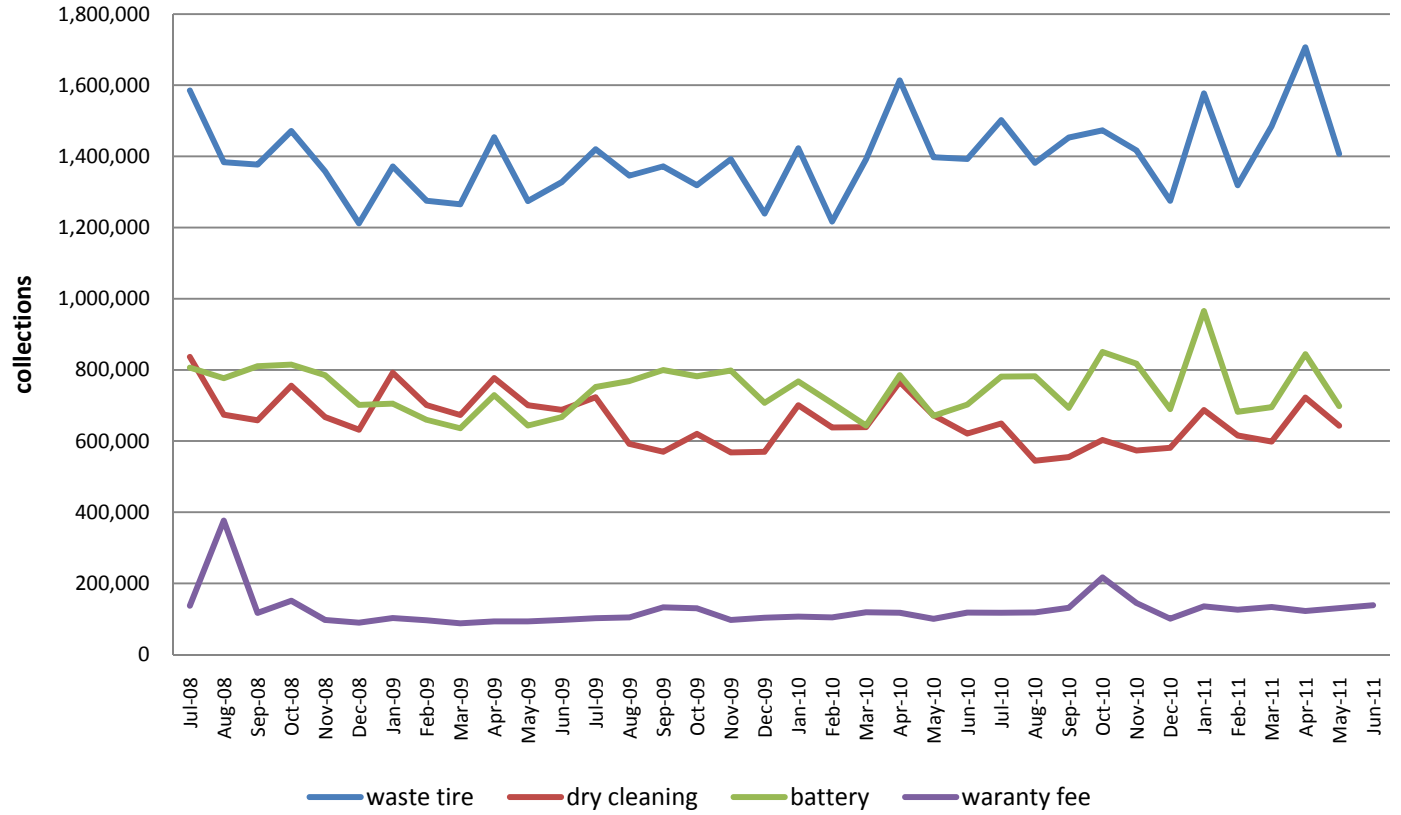

Waste Tire Fee (Gulf counties vs other)

Waste Tire Fee % Gulf counties vs other

Oil Spill Data

Waste Tire Fee Data (FY2009-FY2011)

Dry Cleaning Tax Data (FY2009-FY2011)

Battery Fee Data (FY2009-FY2011)

Warranty Fee Data (FY2009-FY2011)