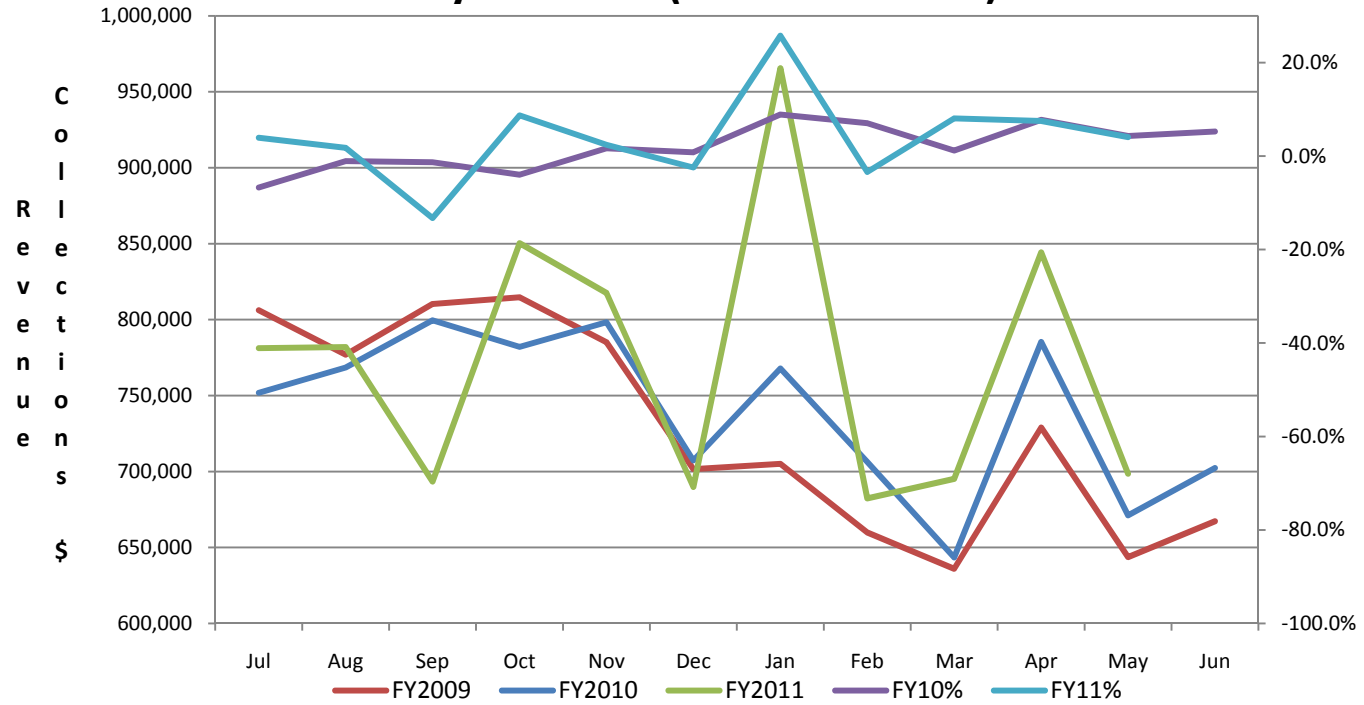

Waste Tire Fee (Gulf counties vs other)

Waste Tire Fee % Gulf counties vs other

Oil Spill Data

Waste Tire Fee Data (FY2009-FY2011)

Dry Cleaning Tax Data (FY2009-FY2011)

Battery Fee Data (FY2009-FY2011)

Warranty Fee Data (FY2009-FY2011)