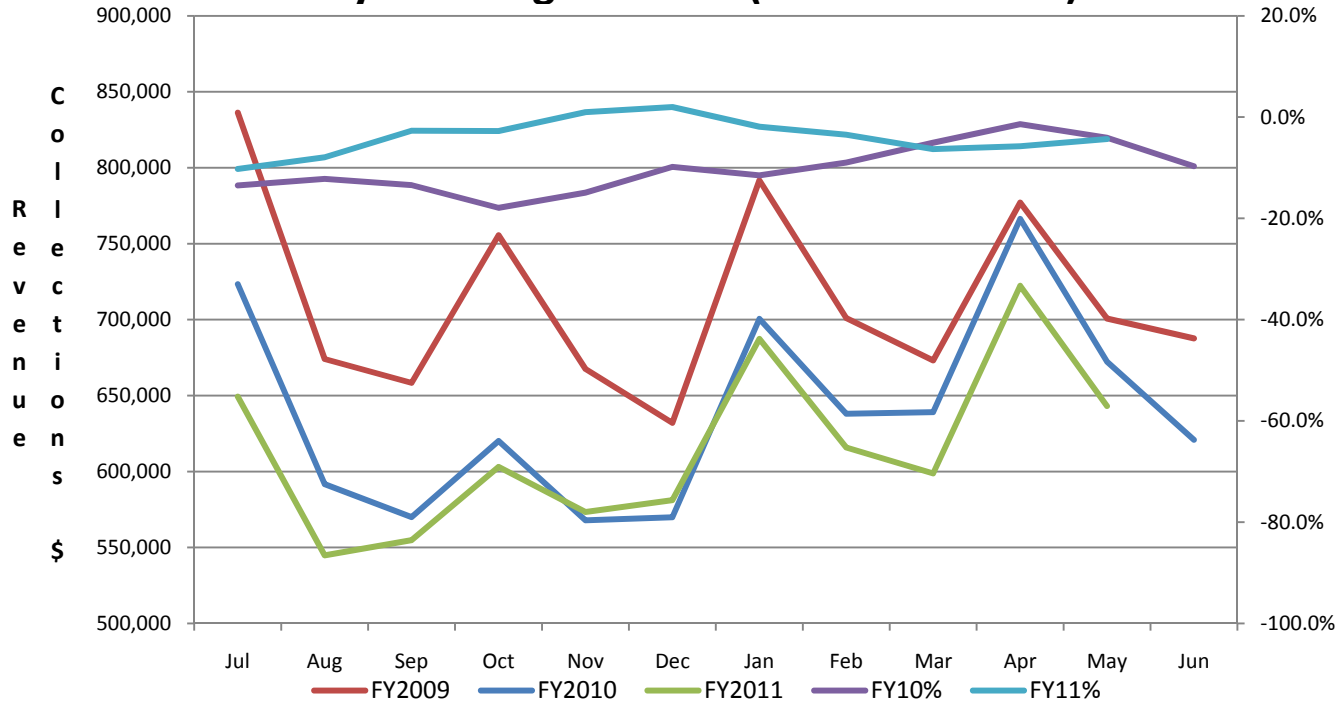

Waste Tire Fee (Gulf counties vs other)

Waste Tire Fee % Gulf counties vs other

Oil Spill Data

Waste Tire Fee Data (FY2009-FY2011)

Dry Cleaning Tax Data (FY2009-FY2011)

Battery Fee Data (FY2009-FY2011)

Warranty Fee Data (FY2009-FY2011)