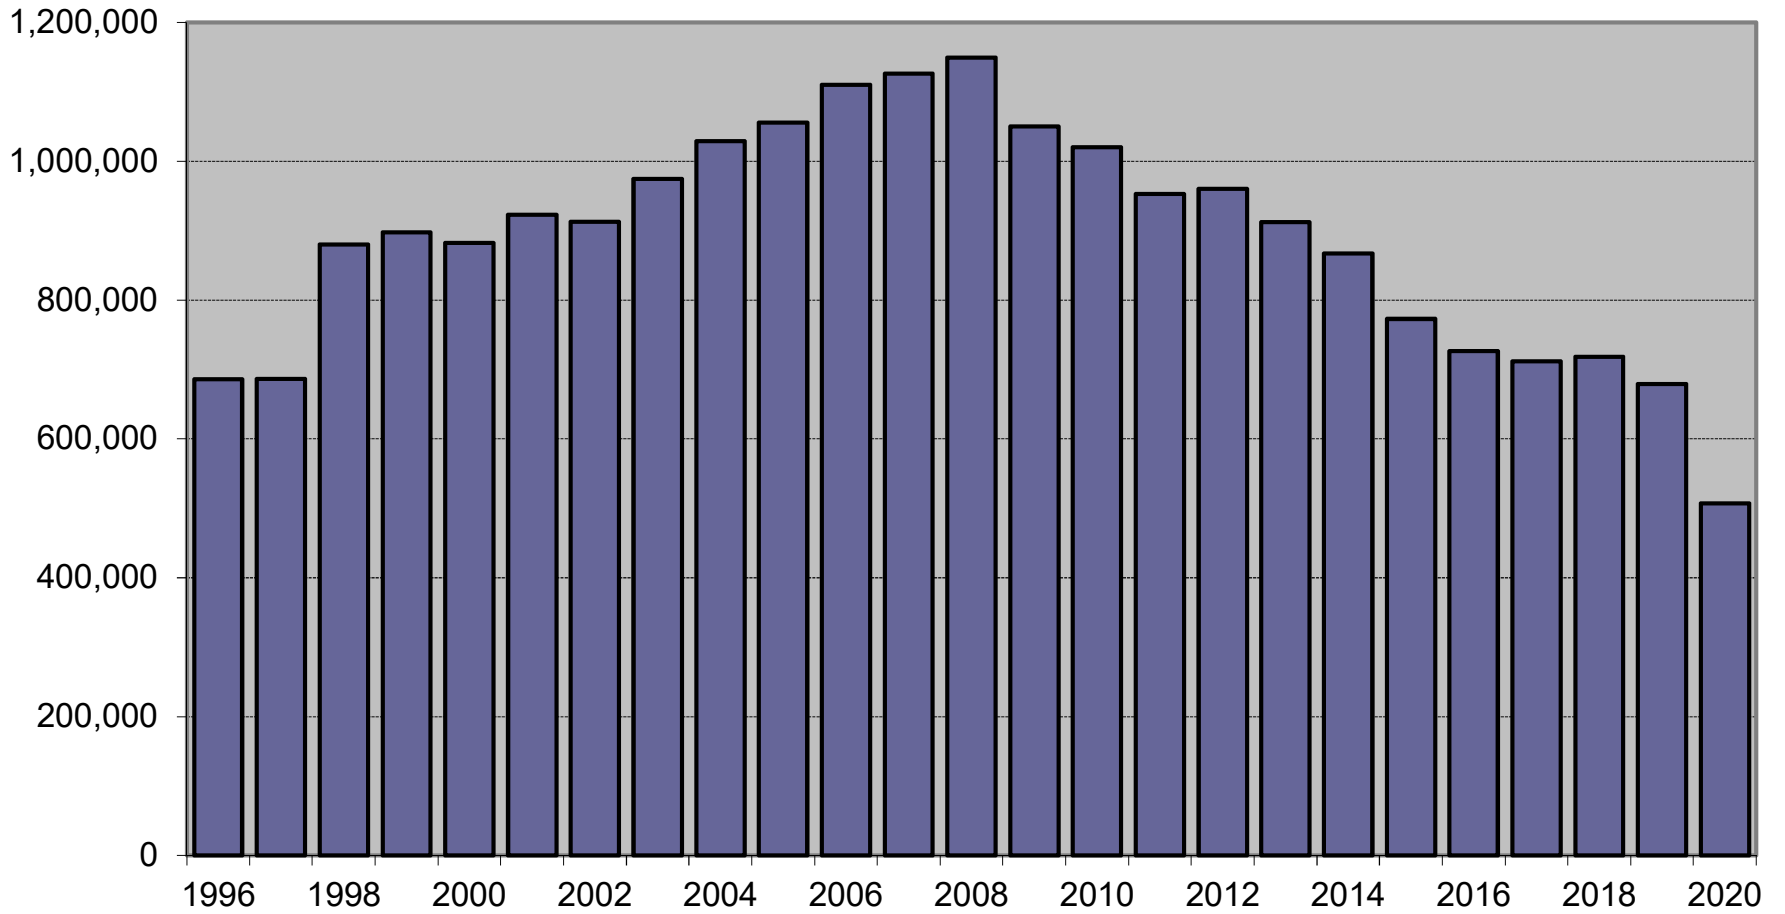

TOTAL ARRESTS

Source of data changed in 1996 to fingerprint cards and in 1998 to aggregate reports from Law Enforcement Agencies.