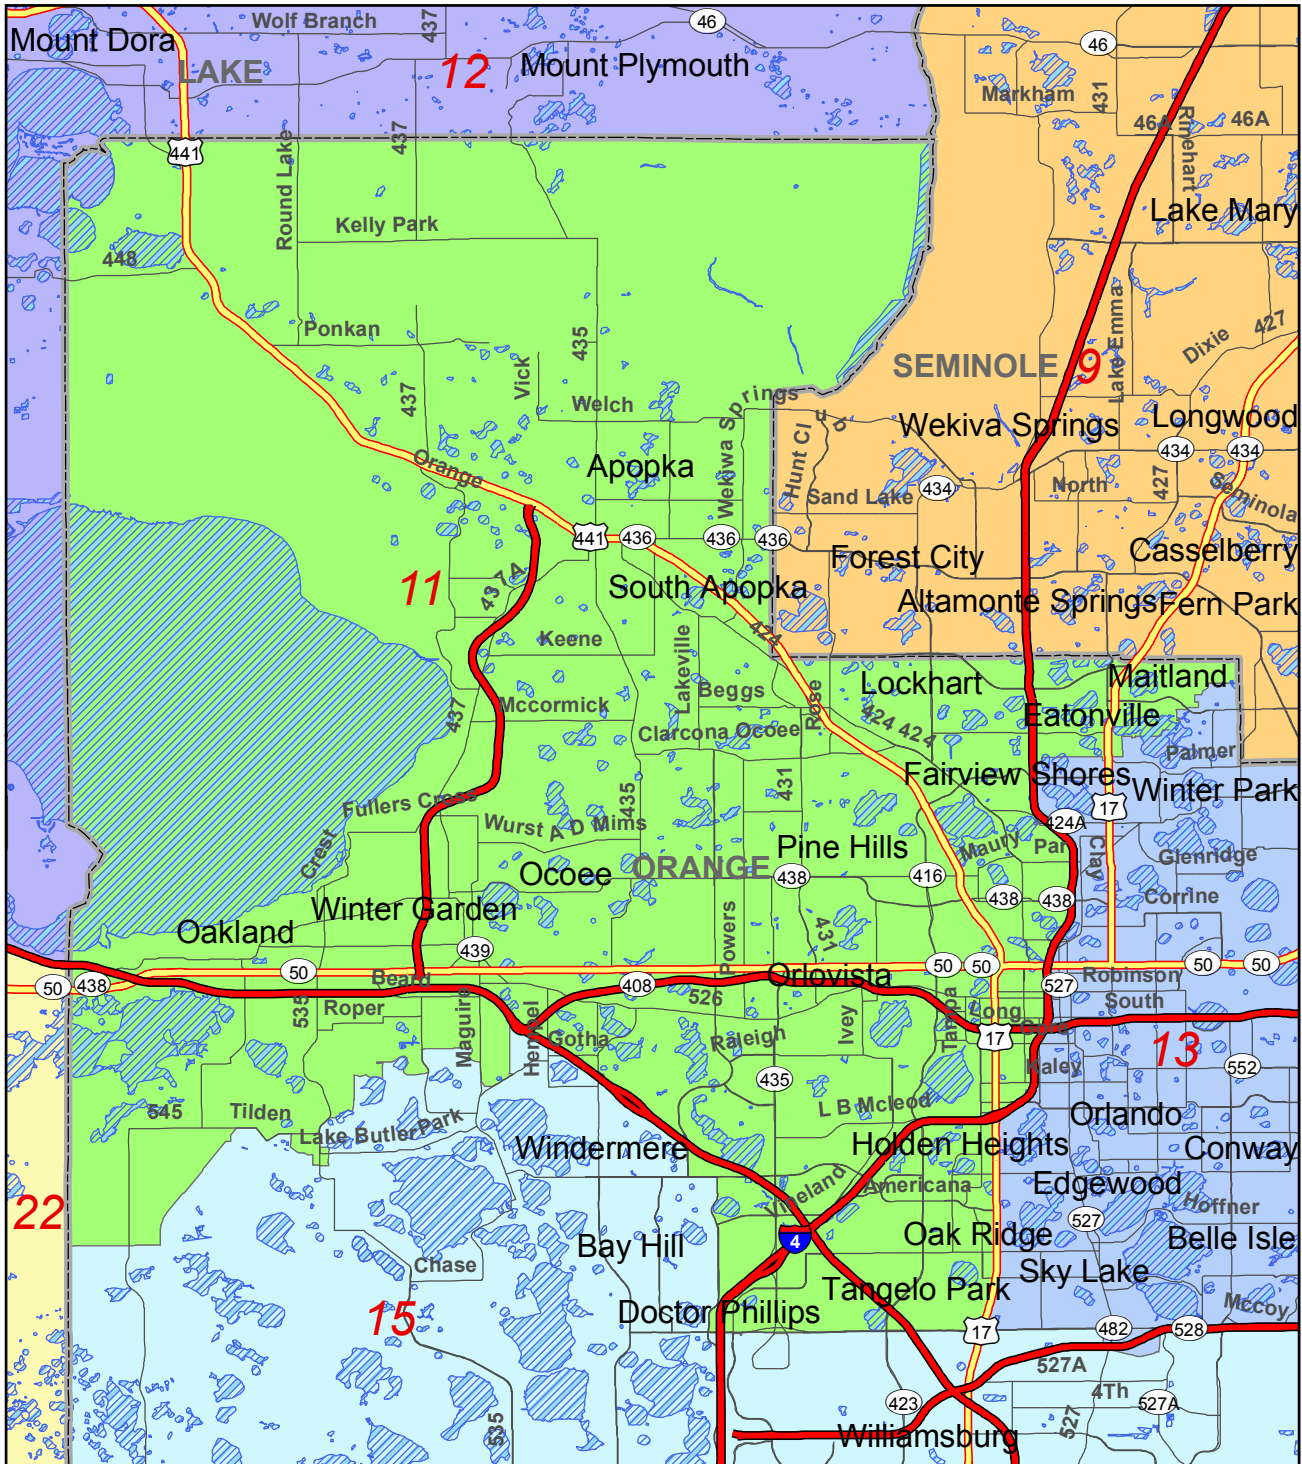

2016 State Senate Districts

Florida Legislature Office of
Economic & Demographic Research
111 W. Madison St., Rm. 574
Tallahassee, FL 32399-1400
Phone: 850.487.1402
URL: edr.state.fl.us
January 5, 2016

- Limited Access Freeway
- Highway
- Local Road
- County Boundary
- Water Bodies
- District 11 Boundary

Ordered by Judge George S. Reynolds III on 30-Dec-2015
(See LWV v Detzner Case No. 2012-CA-2842 in the Circuit Court of the Second Judicial Circuit, Leon County, Florida)