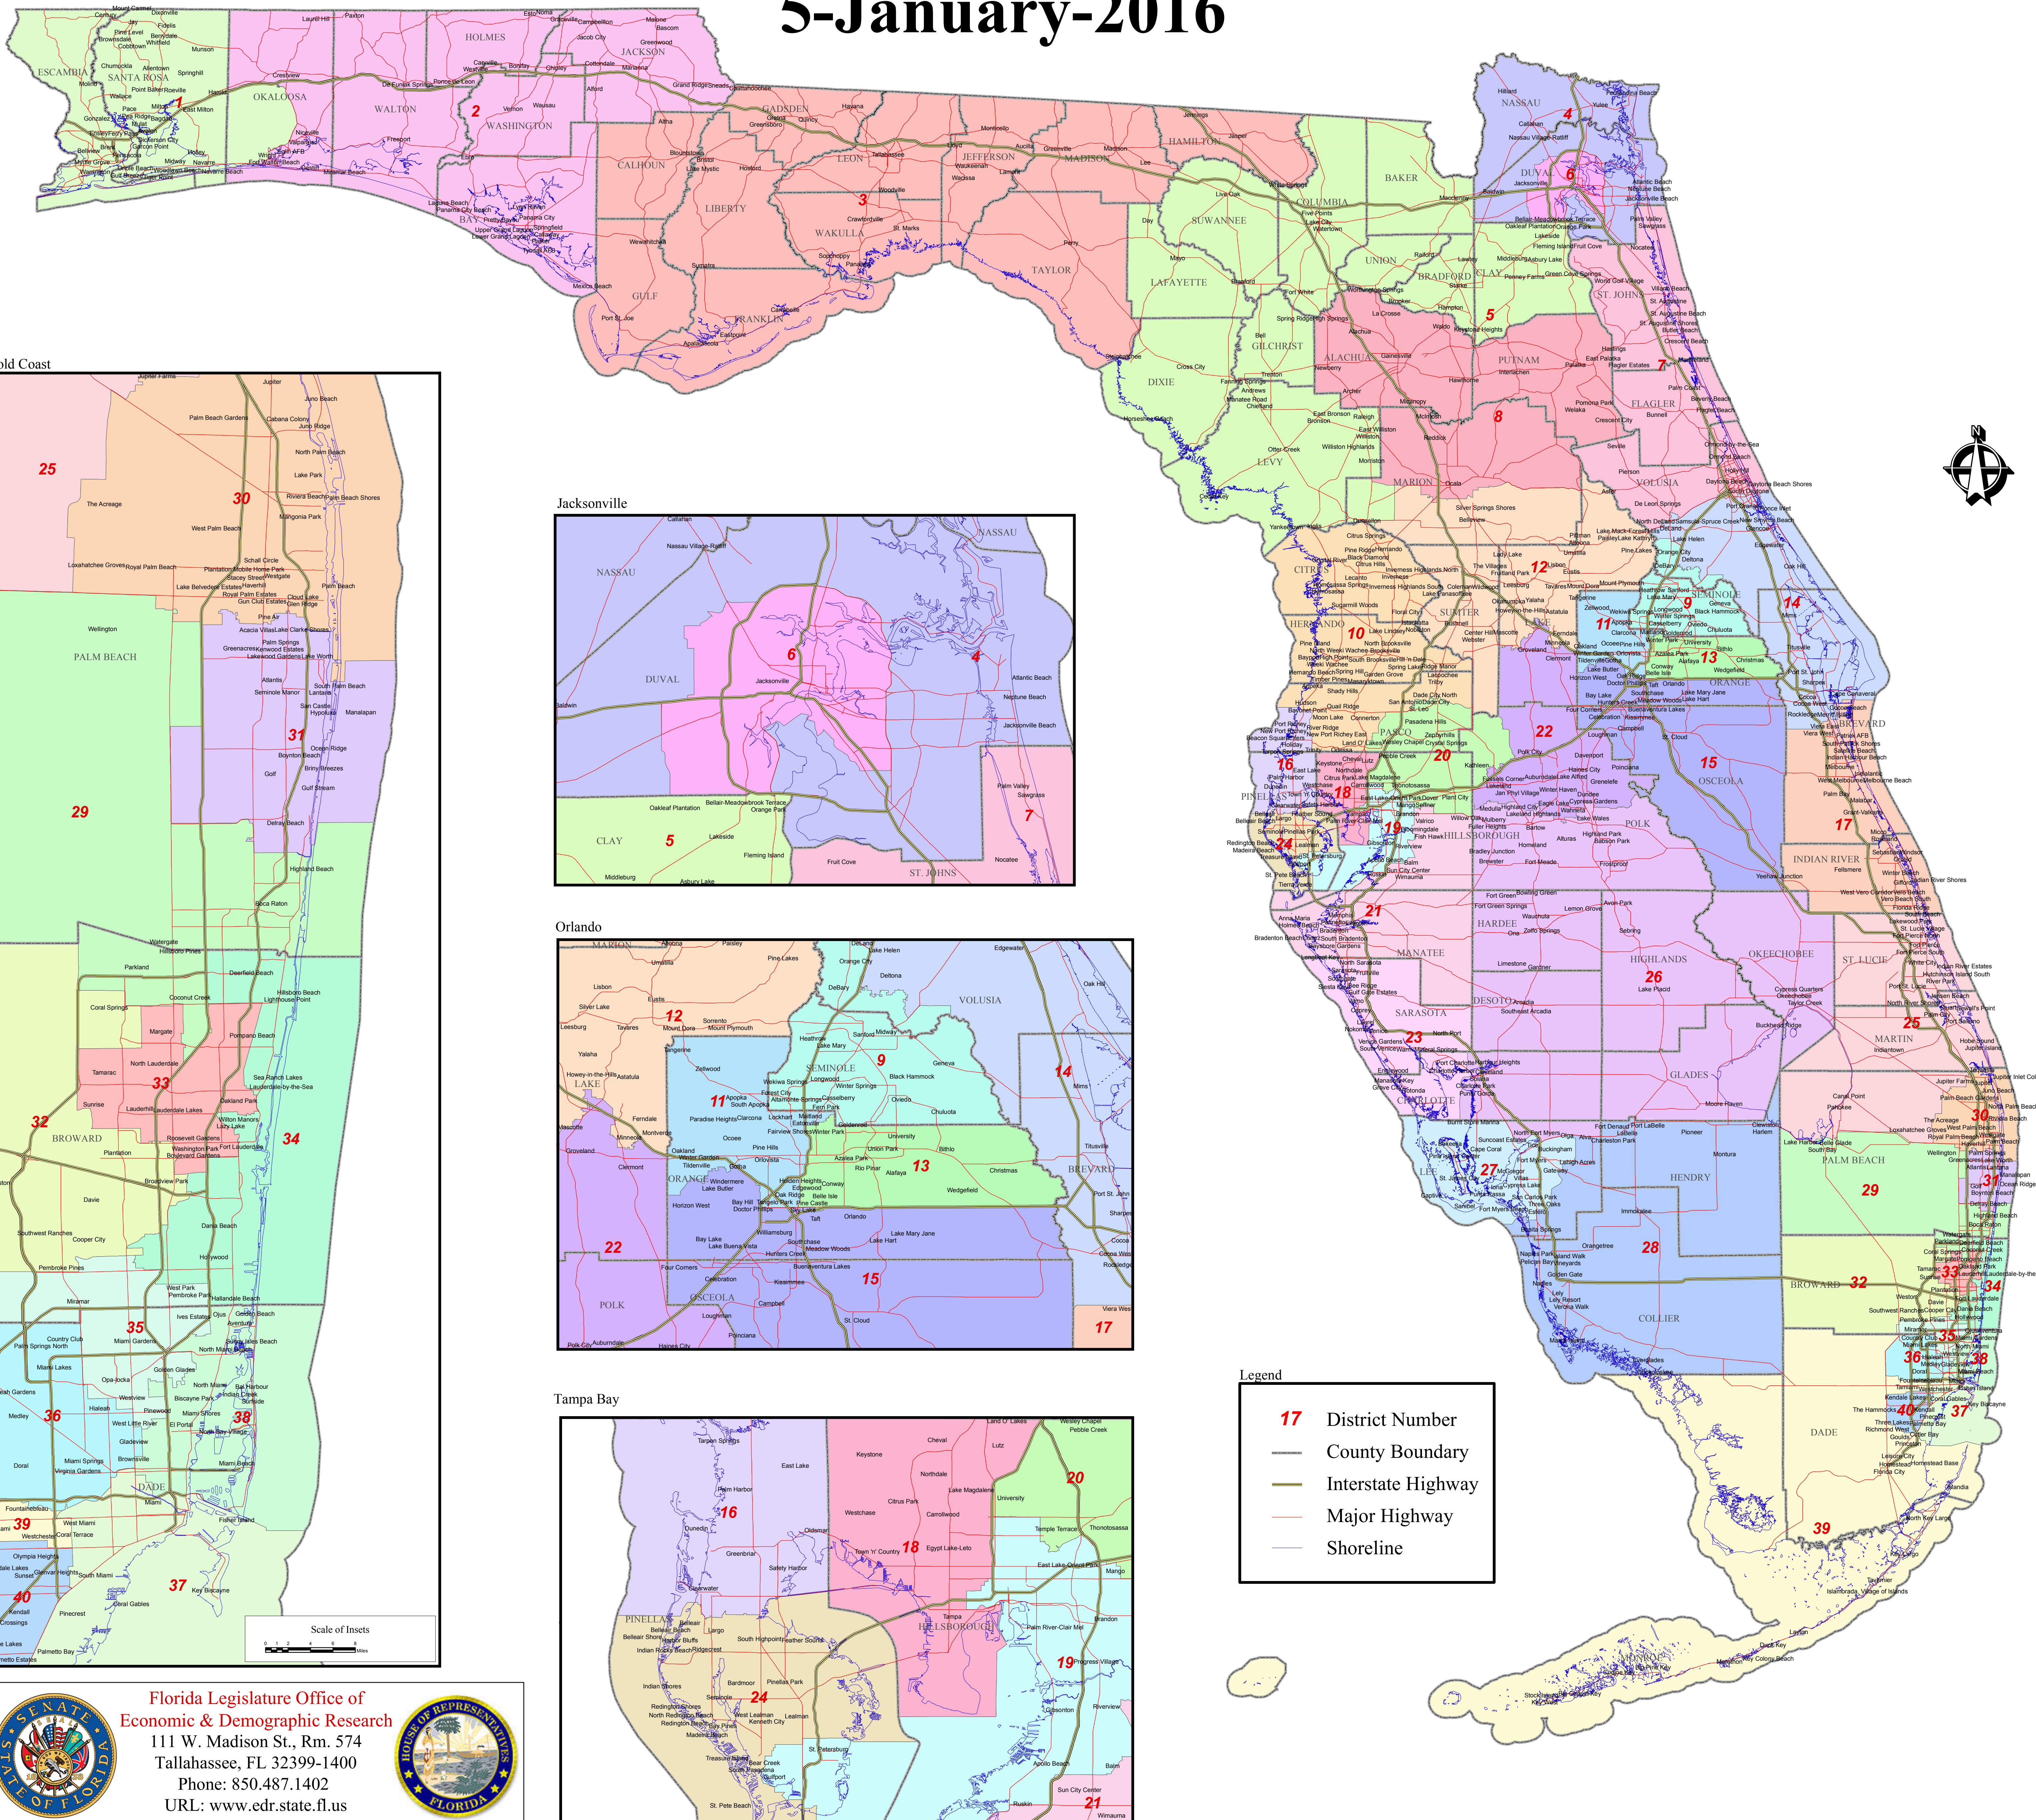

2016 STATE SENATE DISTRICTS

2012-CA-2842

5-January-2016

Legend

- 17 District Number
- County Boundary
- Interstate Highway
- Major Highway
- Shoreline

Florida Legislature Office of
Economic & Demographic Research
111 W. Madison St., Rm. 574
Tallahassee, FL 32399-1400
Phone: 850.487.1402
URL: www.edr.state.fl.us
January 5, 2016