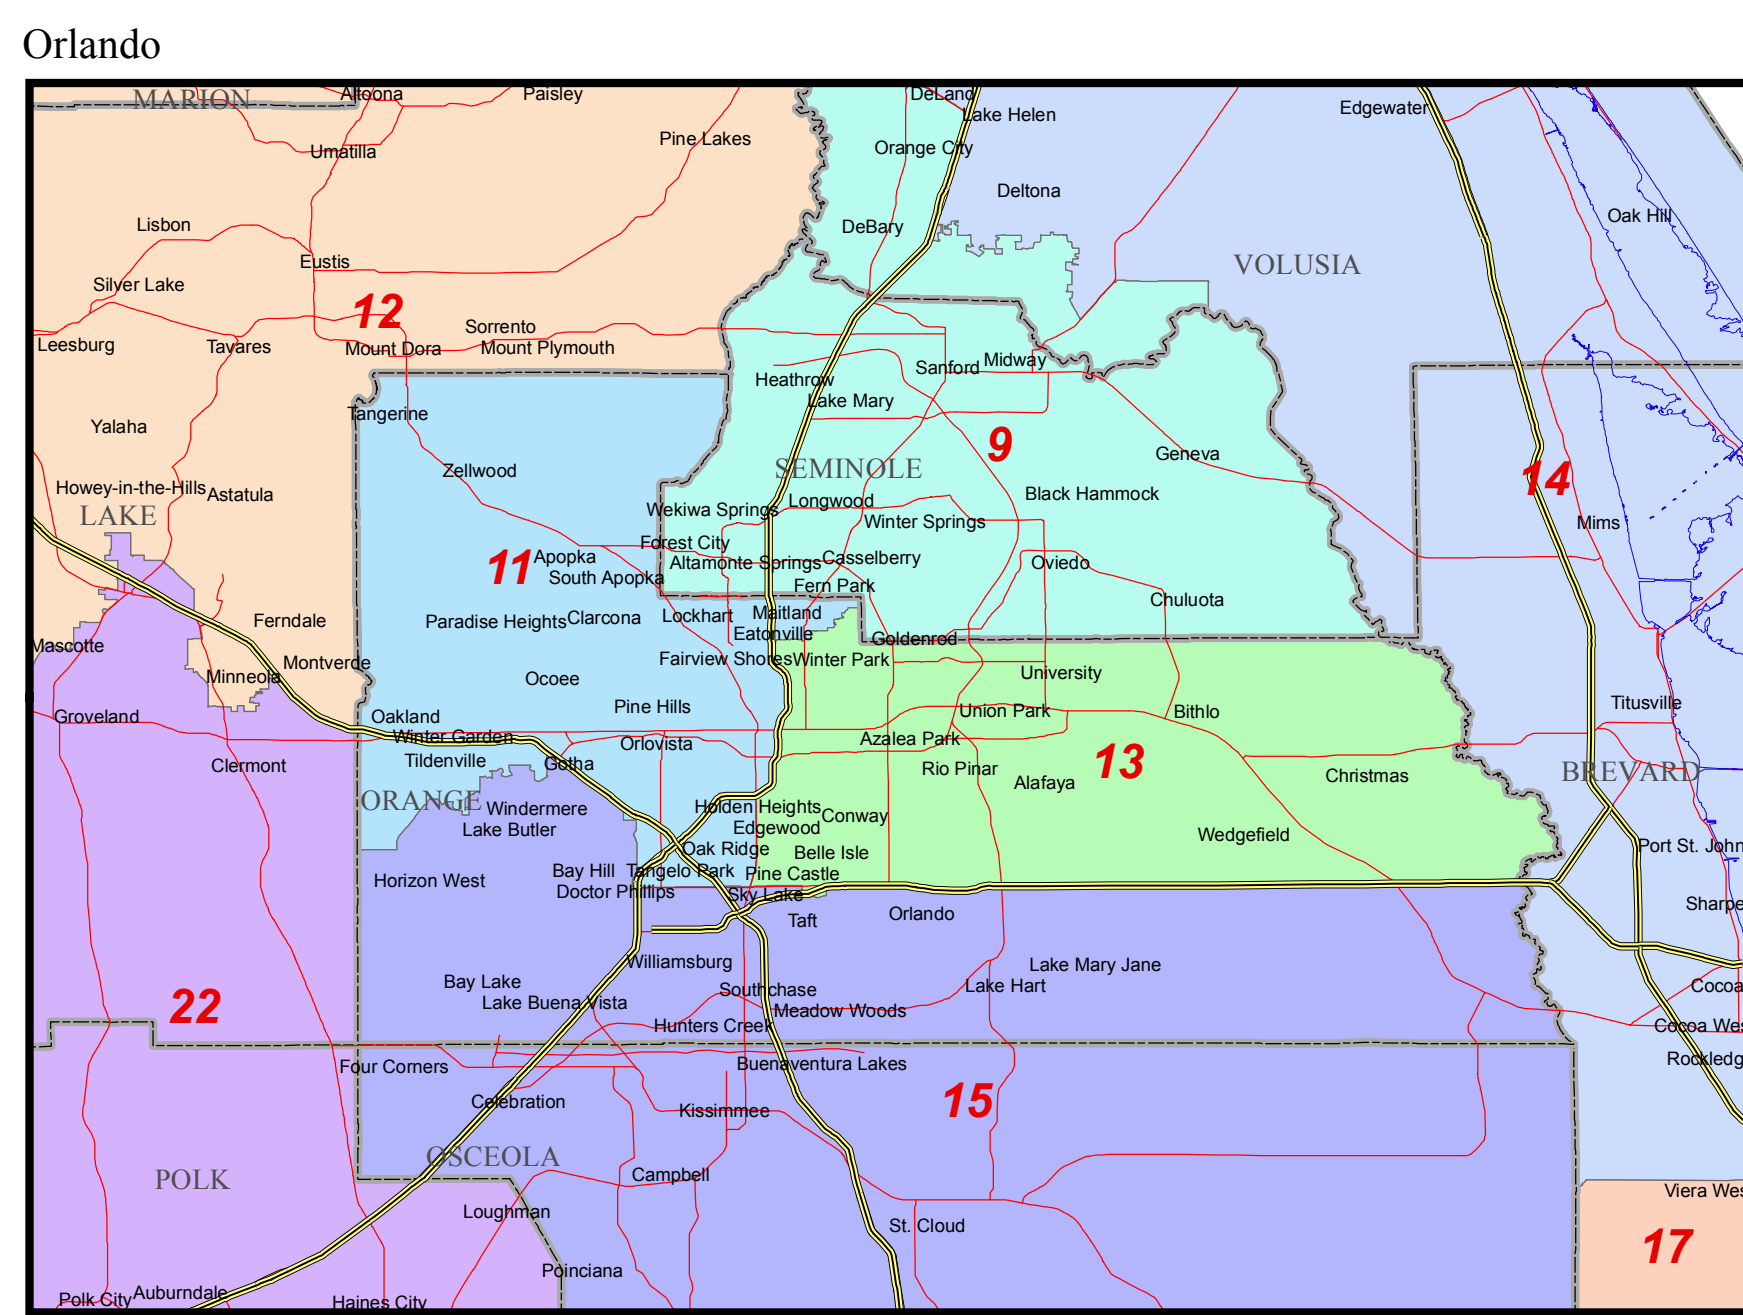

2016 STATE SENATE DISTRICTS

2012-CA-2842

5-January-2016

Legend

- 17 District Number
- County Boundary
- Interstate Highway
- Major Highway
- Shoreline

Florida Legislature Office of
Economic & Demographic Research
111 W. Madison St., Rm. 574
Tallahassee, FL 32399-1400
Phone: 850.487.1402
URL: www.edr.state.fl.us
January 5, 2016