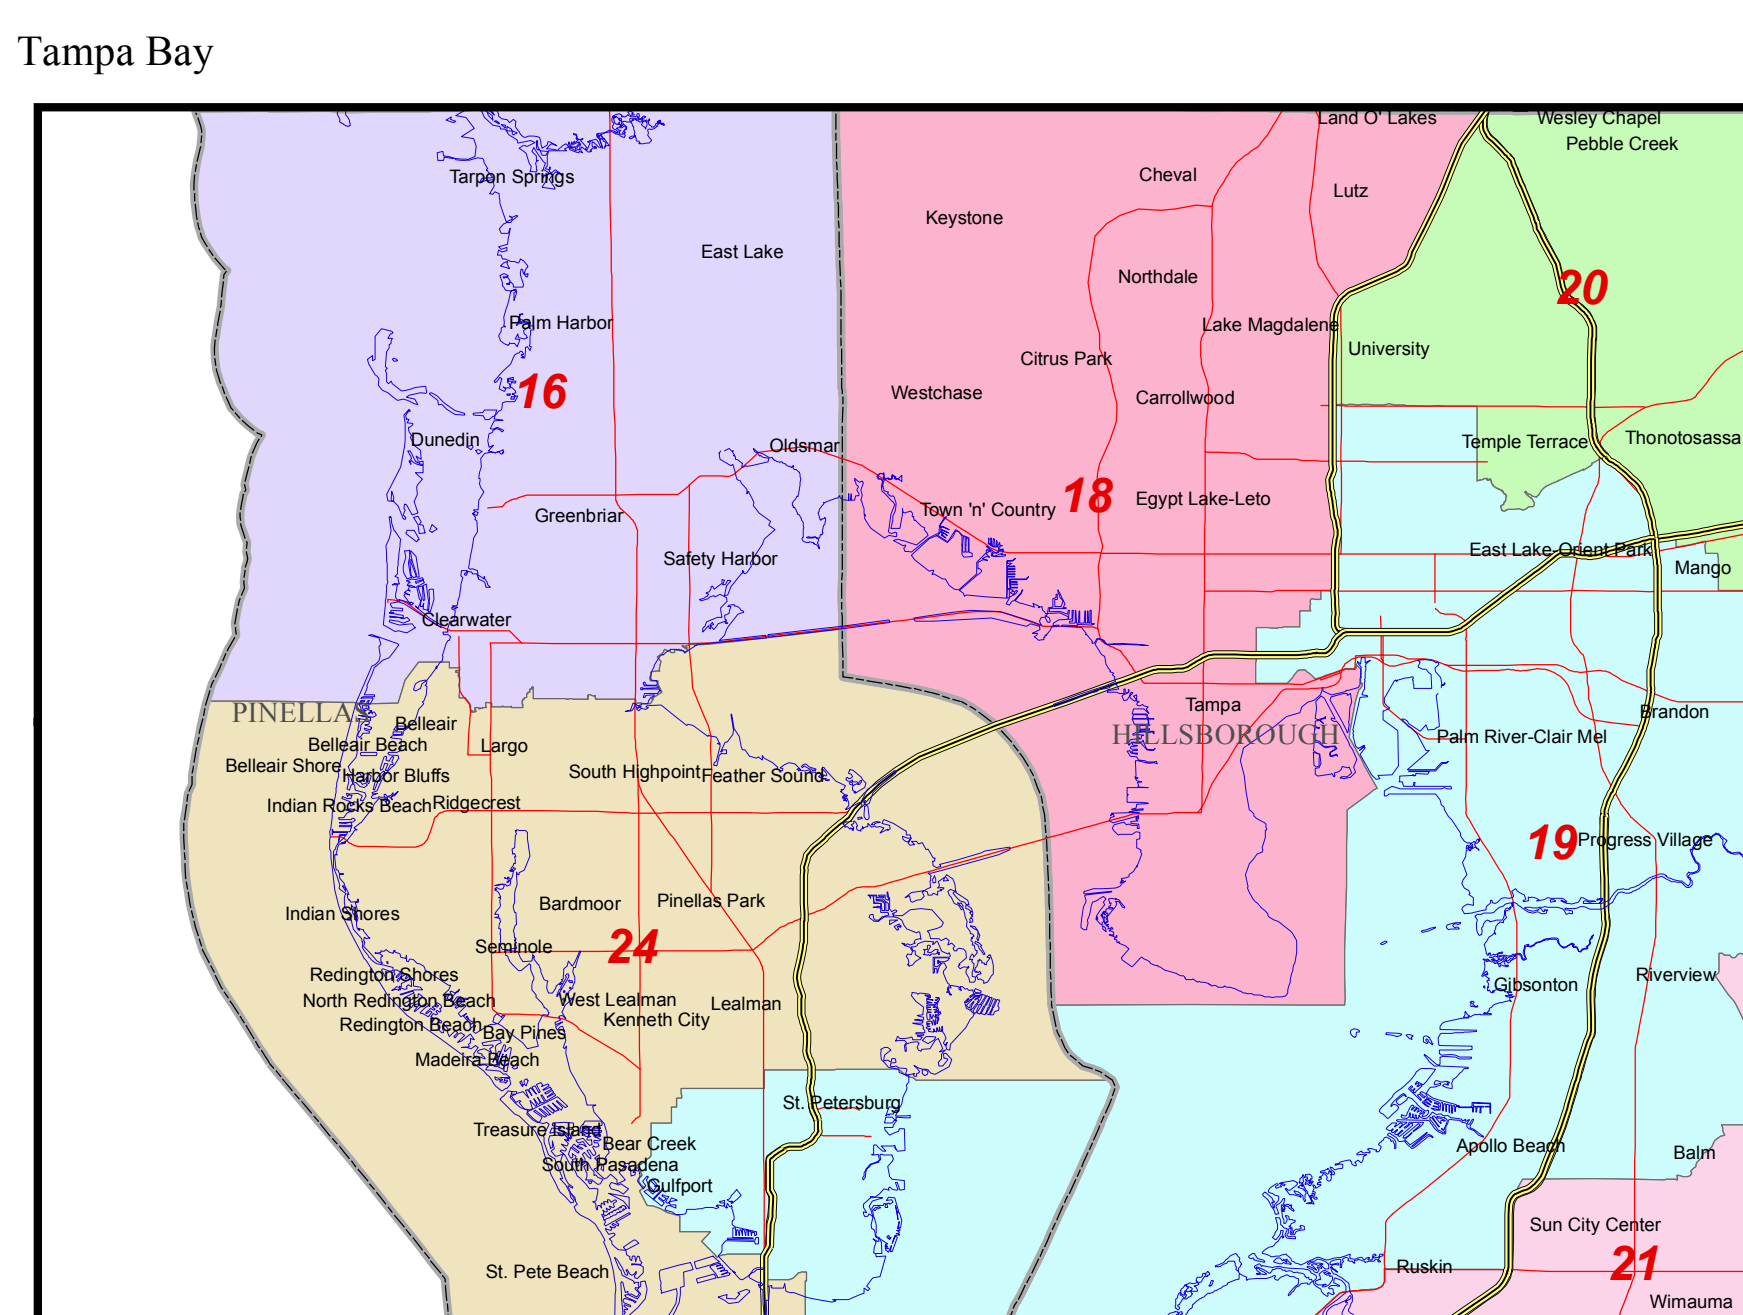

2016 STATE SENATE DISTRICTS

2012-CA-2842

5-January-2016

Legend

- 17 District Number
- County Boundary
- Interstate Highway
- Major Highway
- Shoreline

Florida Legislature Office of
Economic & Demographic Research
111 W. Madison St., Rm. 574
Tallahassee, FL 32399-1400
Phone: 850.487.1402
URL: www.edr.state.fl.us
January 5, 2016