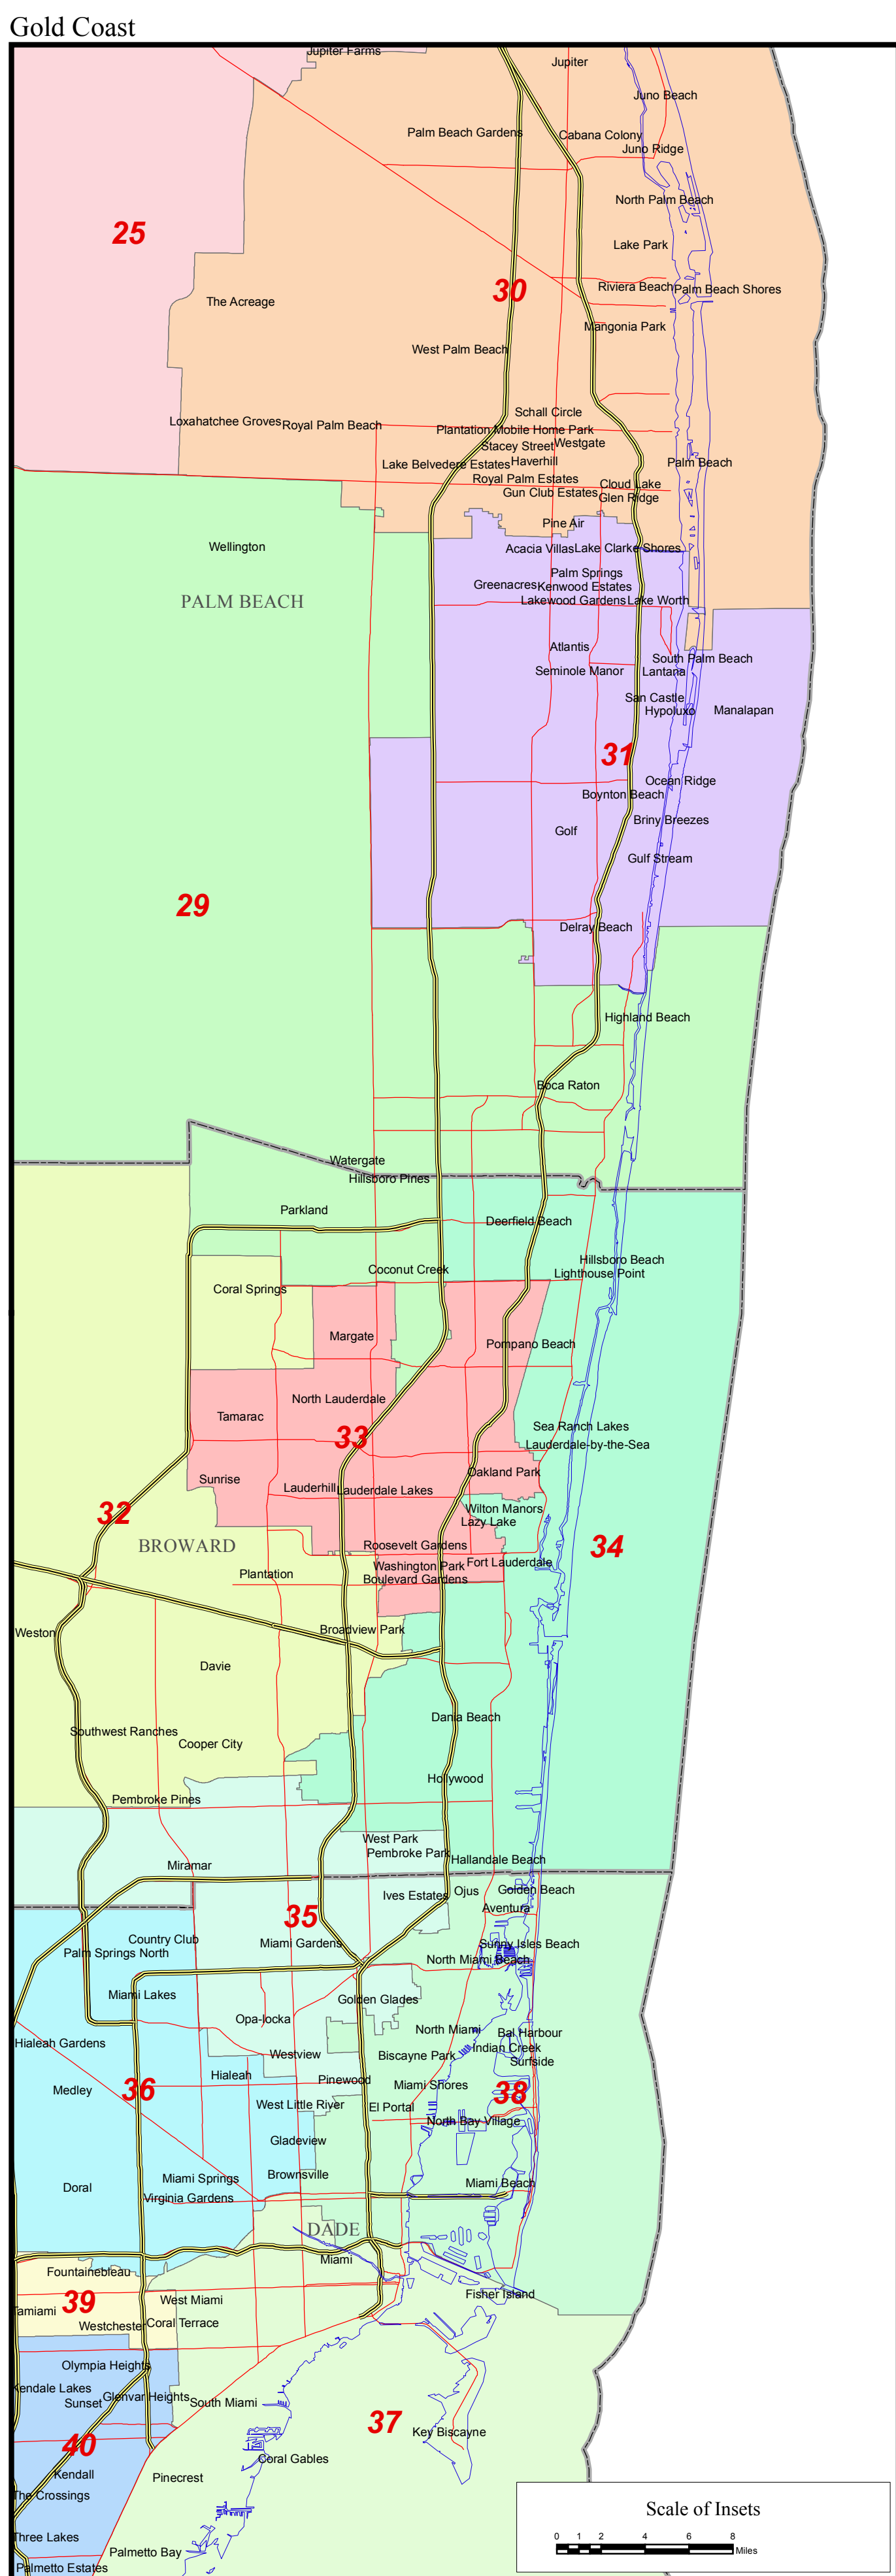

2016 STATE SENATE DISTRICTS

2012-CA-2842

5-January-2016

Legend

- 17 District Number
- County Boundary
- Interstate Highway
- Major Highway
- Shoreline

Florida Legislature Office of
Economic & Demographic Research
111 W. Madison St., Rm. 574
Tallahassee, FL 32399-1400
Phone: 850.487.1402
URL: www.edr.state.fl.us
January 5, 2016