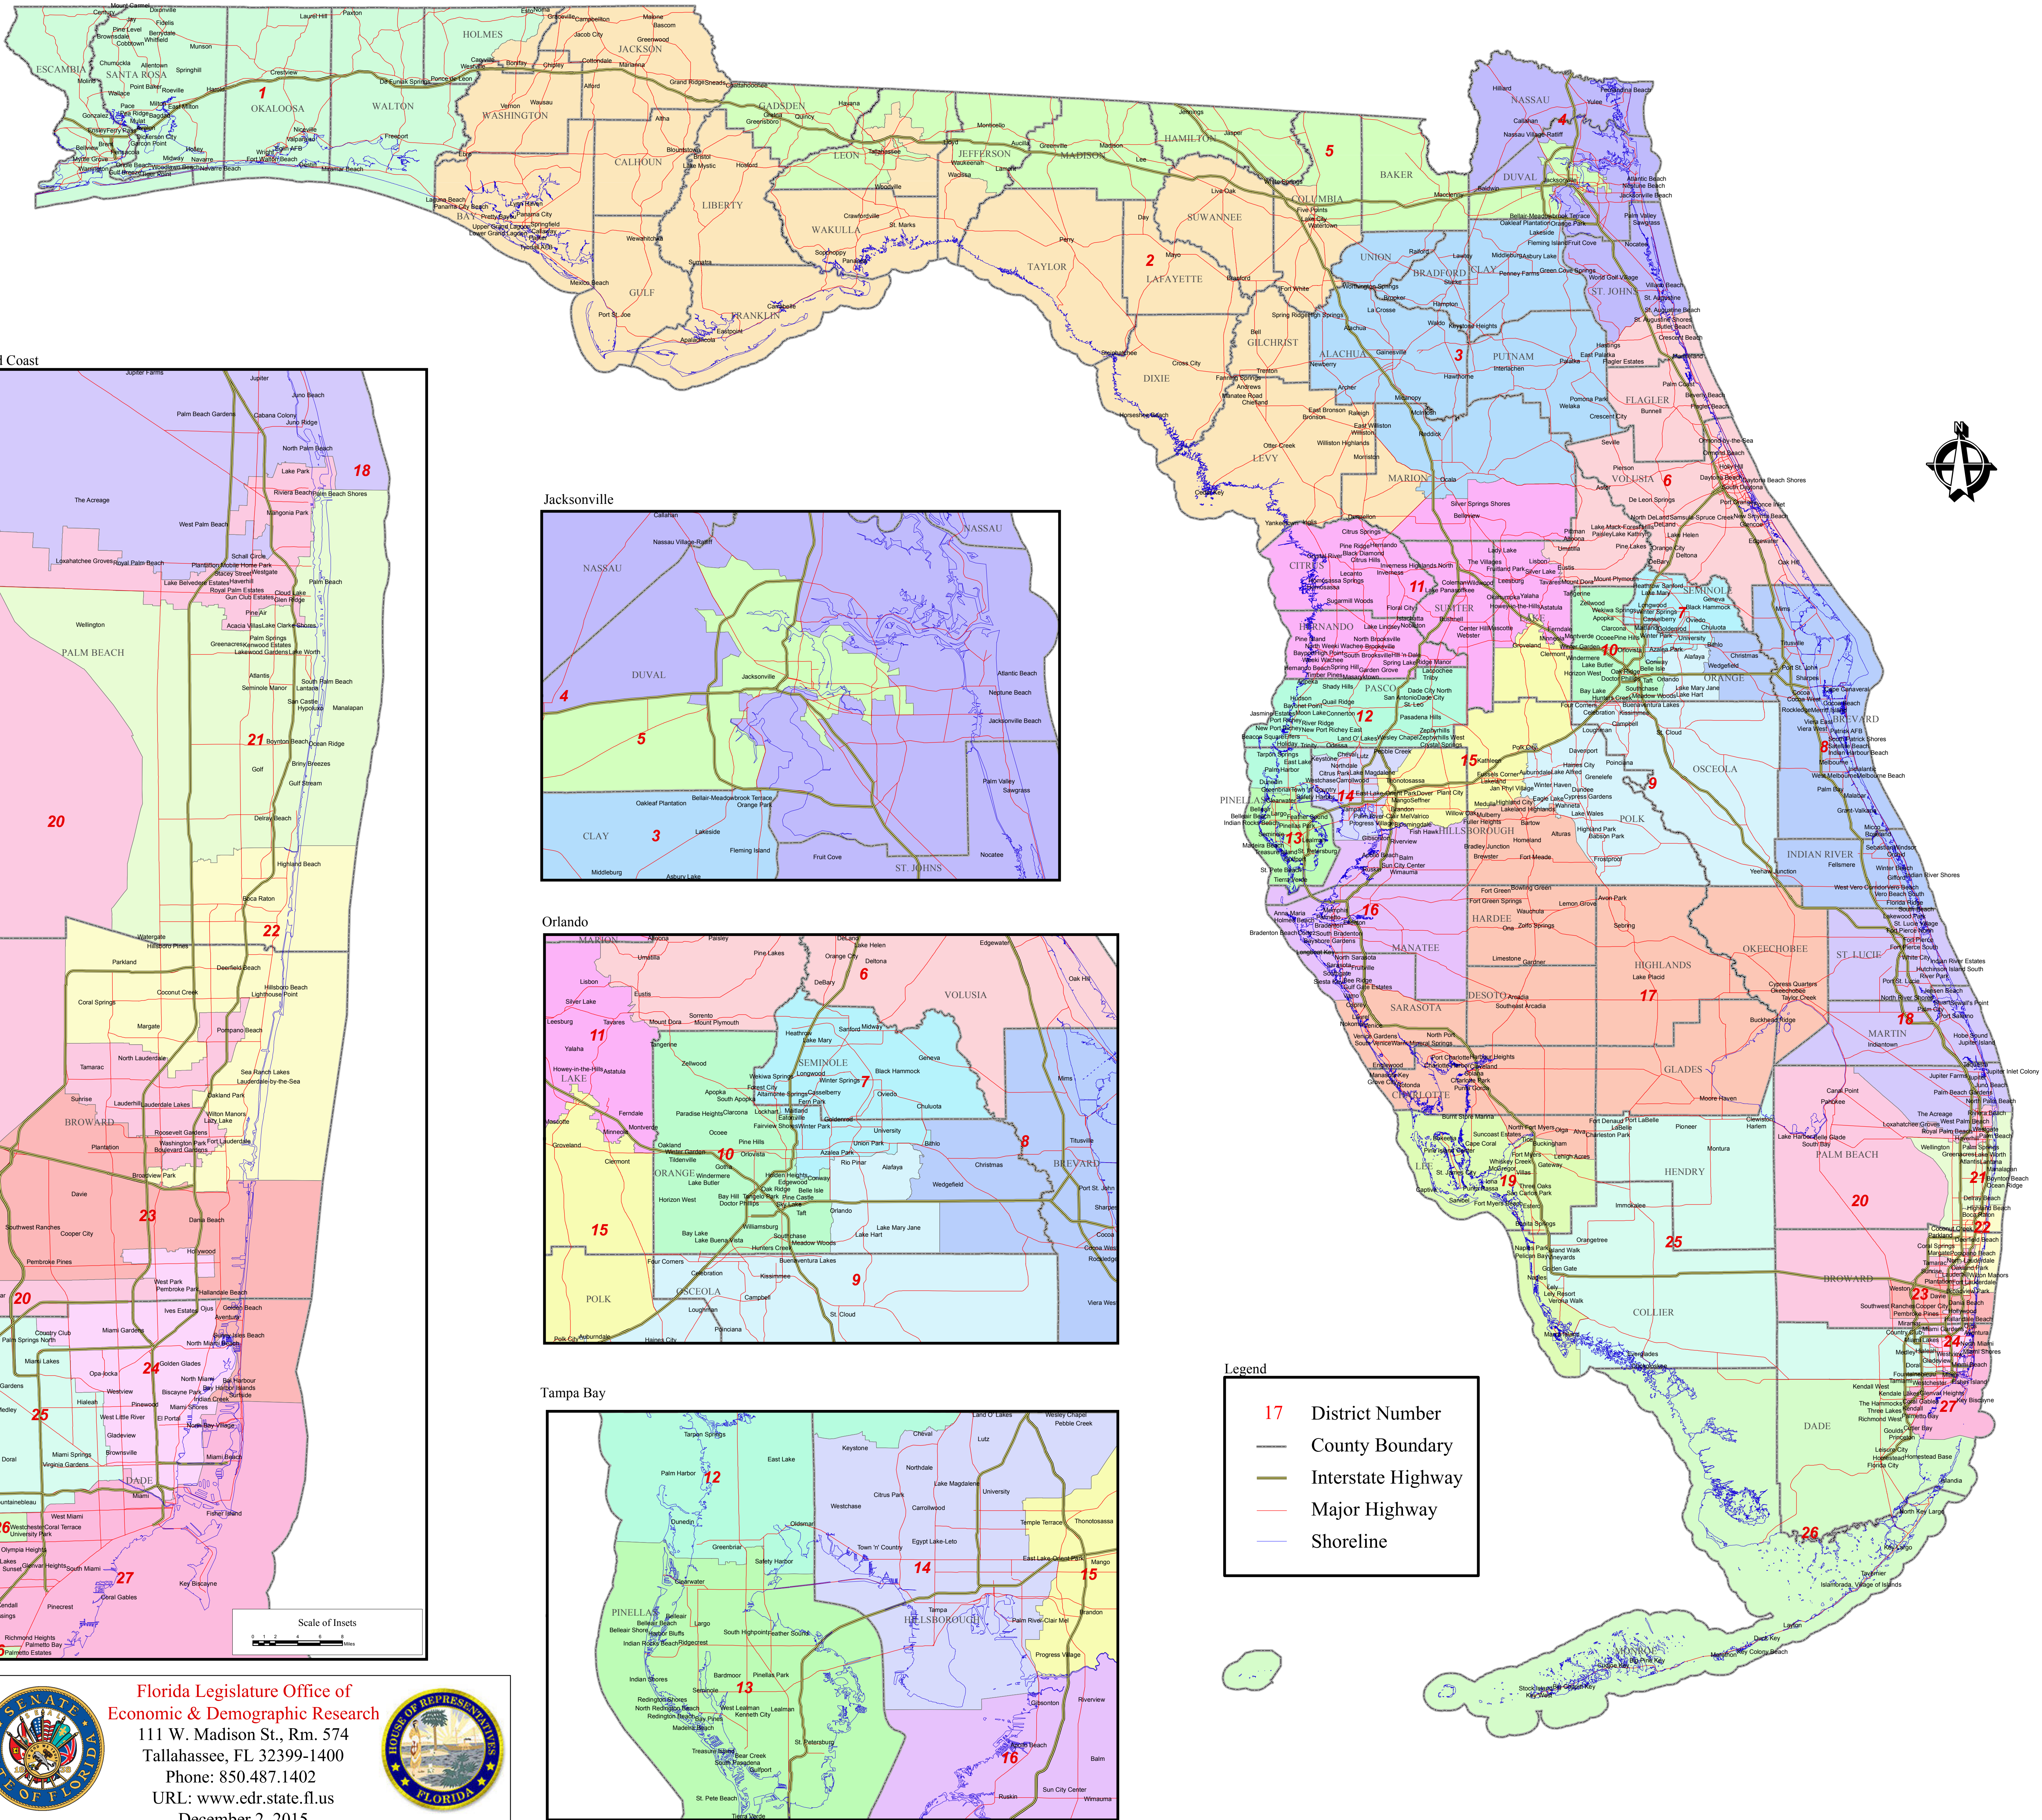

2015 CONGRESSIONAL DISTRICTS

SC14-1905

Florida Legislature Office of
Economic & Demographic Research
111 W. Madison St., Rm. 574
Tallahassee, FL 32399-1400
Phone: 850.487.1402
URL: www.edr.state.fl.us
December 2, 2015